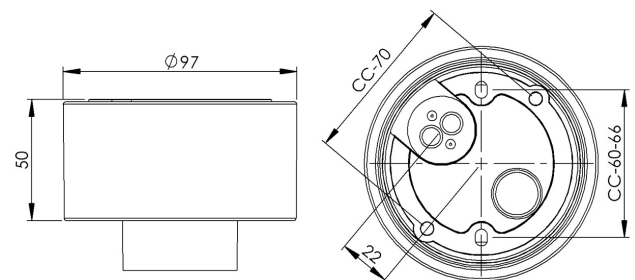

Base thread 84,5 mm

EAN / GTIN	7312905571725
E-number	7510030
Article no.	55717-000-12
Type designation	7241
Norwegian EI-number	3032269
Finnish S-number	4112855

Specification

Material	Porcelain
Base colour	Grey (NCS S 6005-G50Y)
Glass thread (mm)	84,5 mm
Glass gasket	Silicone
Weight	0,41 kg
Diameter (mm)	97
Height (mm)	50
Lamp holder	E27
Light source	E27, max 75W (not included)
Effect	Max 75W
Rated voltage	230V
IP class	IP44
Insulation class	II
D class	No
IK class	IK02
Ta	-30 - +25
Installation	Ceiling/wall
CC measurement (mm)	60-66, 70
Knock out opening	0
Cable inlet	Bottom inlet
Cable glands	Bottom inlet
Cable area, max	Max 2 x 2,5 mm ²
Bridging	Yes
Surface mounted cable	No
Connection	Mantle screw
Family	Bases

Spare parts

Gasket silikon for thread 84,5 mm, Article no.: 02786-9

If the base is modified the person responsible for the modification shall be considered manufacturer. Subject to errors in text. We reserve the right to change the technical specifications (without notice).