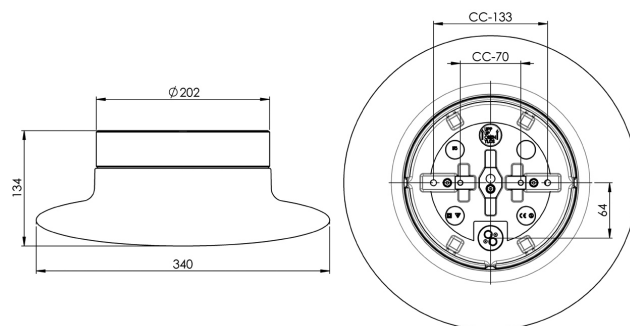

### Specification

Material	Porcelain
Base colour	White (NCS S 1000-N)
Glass	Matt opal glass
Glass thread (mm)	185,5 mm
Glass gasket	Silicone
Weight	3,66 kg
Diameter (mm)	340
Height (mm)	134
Lamp holder	LED
Light source	LED module, 12W **
Effect	12W
Lumen, light source	1350lm
Colour temperature	3000K
MacAdam	3 SDCM
Life span	L80/B10: 47 000 h
Ra	Min 90
Lighting control	DALI Type 2
Rated voltage	230V
Dimmable	DALI PHM126 min 3%
IP class	IP44
Insulation class	II
Energy class	E
D class	No
IK class	IK02
Ta	-30 - +25
Installation	Ceiling/wall
CC measurement (mm)	133, 70
Knock out opening	3
Cable inlet	Bottom inlet
Cable glands	Bottom inlet
Cable area, max	Max 5 x 2,5 mm <sup>2</sup>
Bridging	Yes
Surface mounted cable	Yes
Connection	Terminal block
Family	Aton
Design	Håkan Svennesson

### Spare parts

Shade Cairo Large matt opal, Article no.: 1-6195-30  
 Gasket silicone for thread 185,5 mm, Article no.: 03431  
 LED module 12W DALI 3000K, Article no.: 1-54064-1930

**\*\* The device must under no circumstances be connected to the same phase as a magnetic ballast or other older fluorescent luminaires as these luminaires can generate overvoltage transients outside of EU regulatory standards when switched off or on. The luminaire can permanently damage or completely cease to function when connected.**