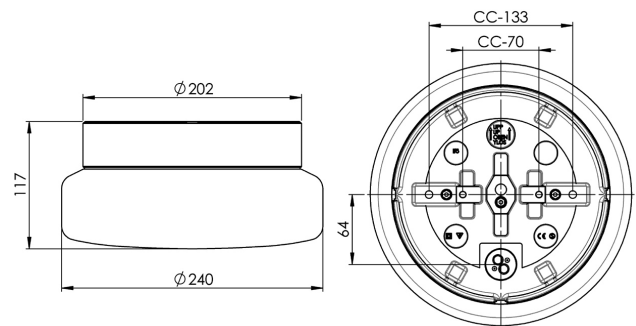

Classic

A old favourite in our assortment. Classic has a ceramic base and a shiny opal shade. It can be placed in the ceiling or on the wall, both indoors and outdoors.

EAN / GTIN	7312904091101
E-number	7530333
Article no.	4091-500-10
Type designation	7038A
Norwegian El-number	3032146
Finnish S-number	4211995

Specification

Material	Porcelain
Base colour	White (NCS S 1502-G50Y)
Glass	Shiny opal glass
Glass thread (mm)	185,5 mm
Glass gasket	Silicone
Weight	2,2 kg
Diameter (mm)	240
Height (mm)	117
Lamp holder	E27
Light source	E27, max 75W (not included)
Effect	Max 75W
Rated voltage	230V
IP class	IP44
Insulation class	II
D class	No
IK class	IK02
Ta	-30 - +25
Installation	Ceiling/wall
CC measurement (mm)	133, 70
Knock out opening	3
Cable inlet	Bottom inlet
Cable glands	Bottom inlet
Cable area, max	Max 2 x 2,5 mm ²
Bridging	Yes
Surface mounted cable	Yes
Connection	Screw connector
Family	Classic
Design	Ifö Electric

Spare parts

Shade Classic shiny opal, Article no.: 1-6115
Gasket silicone for thread 185,5 mm, Article no.: 03431

If the luminaire is modified the person responsible for the modification shall be considered manufacturer. Subject to errors in text. We reserve the right to change the technical specifications (without notice).