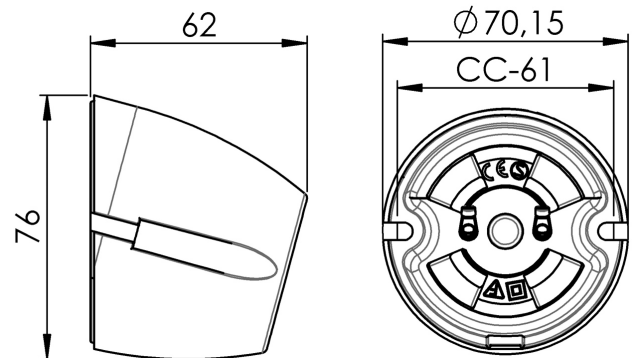

Specification

Material	Porcelain
Base colour	White (NCS S 1502-G50Y)
Weight	0,27 kg
Diameter (mm)	70
Length/Depth (mm)	62
Height (mm)	76
Lamp holder	E27
Light source	E27, max 100W (not included)
Effect	Max 100W
Rated voltage	230V
IP class	IP20
Insulation class	II
D class	No
IK class	IK03
Ta	-30 - +25
Installation	Wall
CC measurement (mm)	58
Knock out opening	1
Cable inlet	Bottom inlet
Cable glands	Bottom inlet
Cable area, max	Max 2 x 2,5 mm ²
Bridging	Yes
Surface mounted cable	Yes
Connection	Screw connector
Family	Basic
Design	Duoform