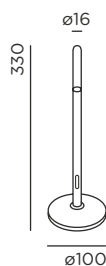

Stromversorgung:
1,2 m USB-C-Kabel inklusive

Material:
Aluminiumguss lackiert
Acrylglas

Schutzart:
IP44

Lichtrichtung:

technical information:
LED
NiMH battery
3x 1000 mAh
2700K

battery operating time:
· approx. 7 hrs. at 100% (level 3)
· approx. 14 hrs. at 50% (level 2)
· approx. 28 hrs. at 25% (level 1)

3-step dimming

power source:
1,2m USB-C-cable included

material:
aluminium die-casting lacquered
acrylic glass

protection class:
IP44

light direction:

Größe in mm
size in mm

Farbe colour	Art.-Nr. item no.	Systemleistung system performance
true gold	93910-TG	0,5 W/15 lm
bright bronze	93910-BB	0,5 W/15 lm
pearl white	93910-PW	0,5 W/15 lm
jet black	93910-JB	0,5 W/15 lm

Zubehör
accessory

Artikel
article

Art.-Nr.
item no.

USB-Ladegerät black
USB-charger black

55920-BL