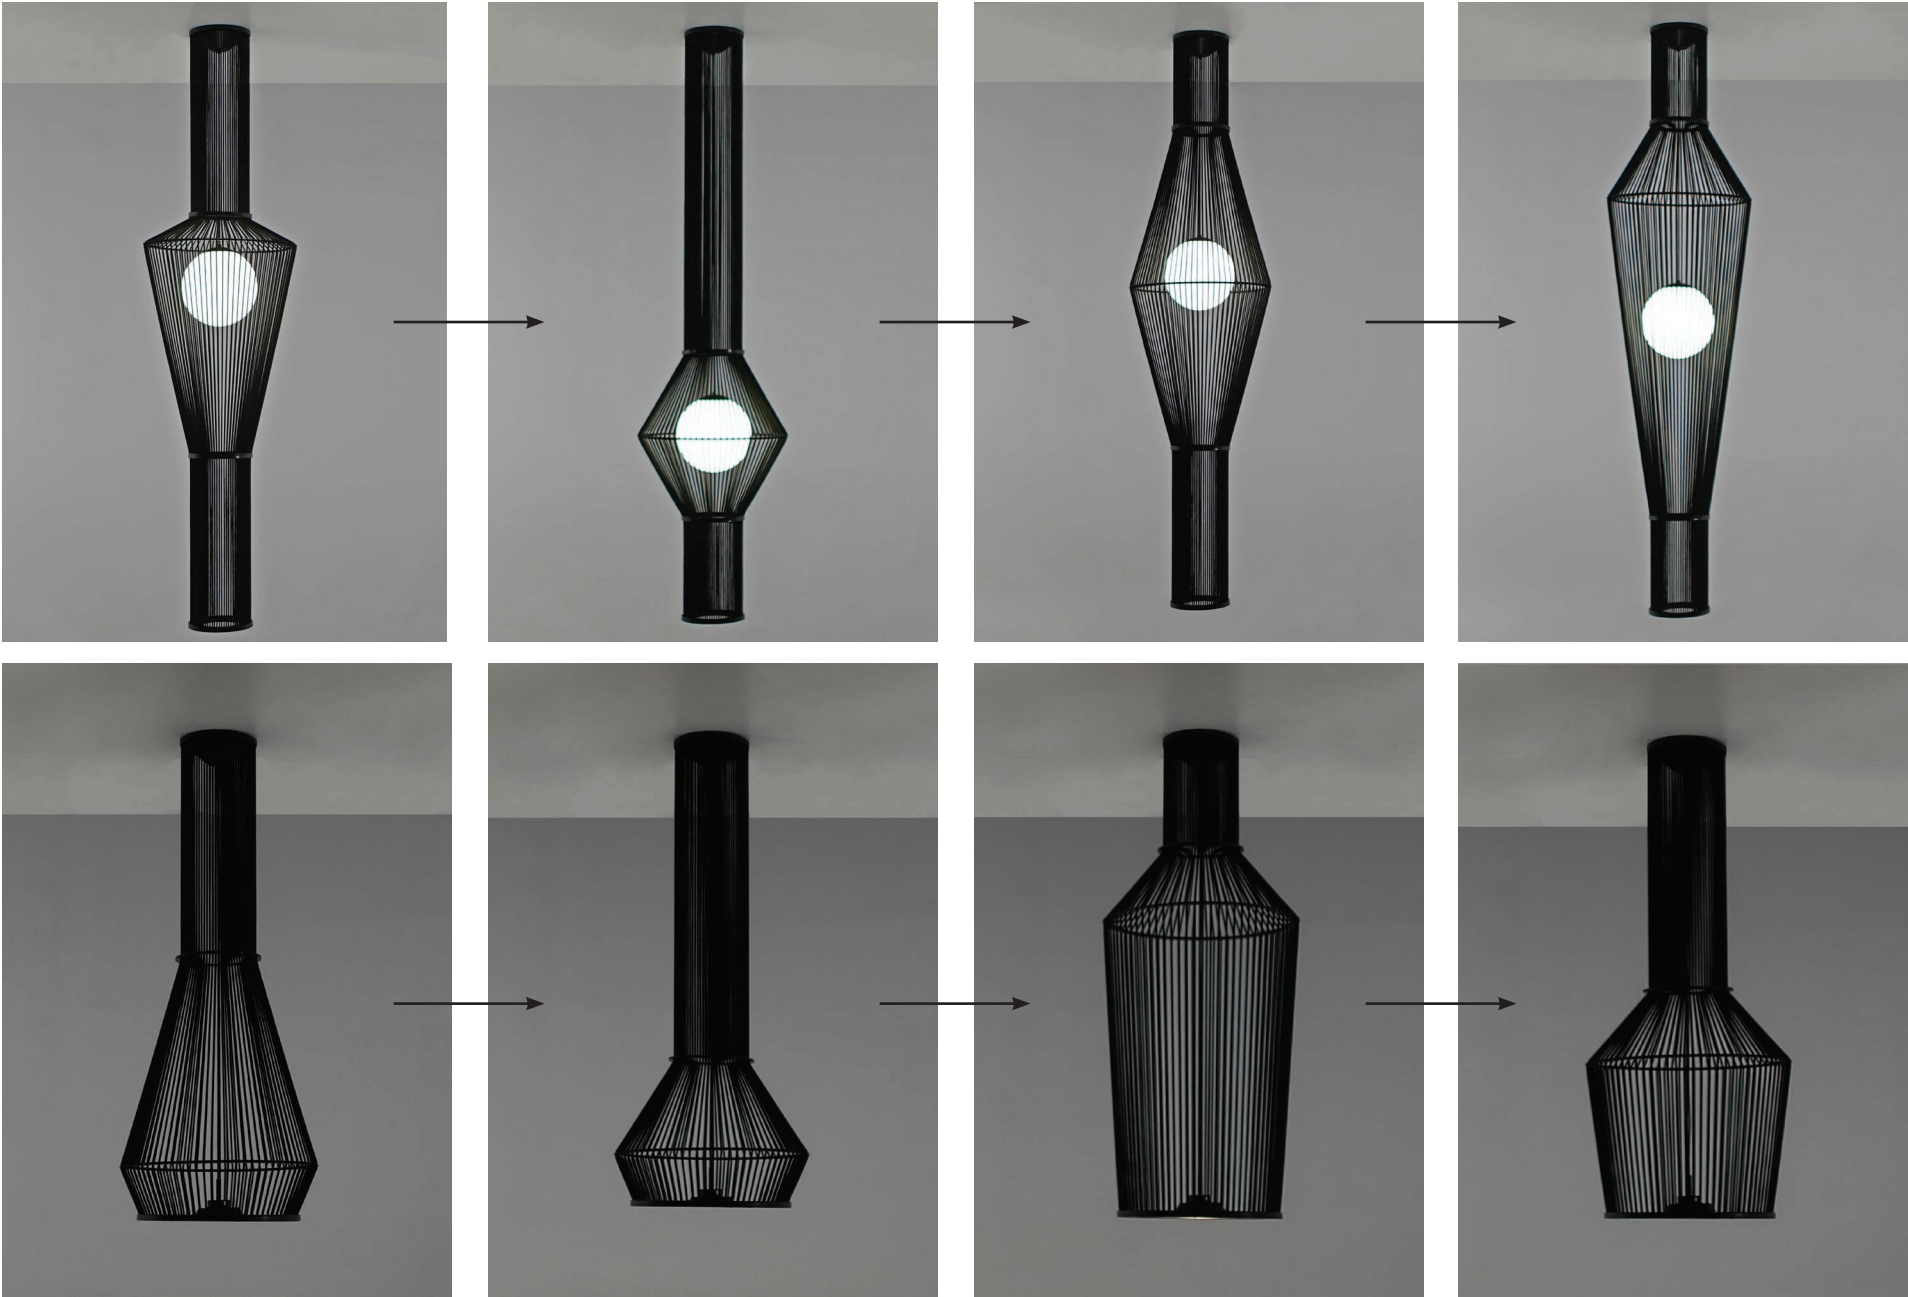

Misma lámpara, diferentes formas / Same lamp, different shapes