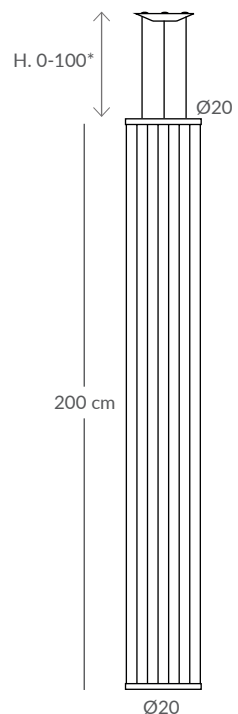

REF. 31200/200