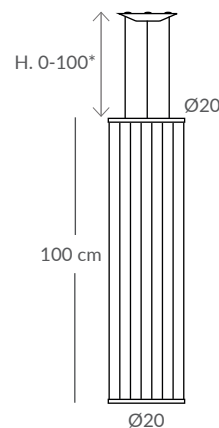

MORGANA colgantes / MORGANA suspensions

COLGANTE / SUSPENSION IP20

MATERIAL

Metal y cuerda / Metal and cord

ACABADO / FINISH

Florón: negro mate

Canopy: matt black

Estructura: negra

Structure: black

**Esfera: cristal opal mate

**Sphere: matt opal glass

Cuerda: Ver carta de colores

Cord: See cord color chart

INSTALACIÓN / INSTALLATION

- E27 LED 1x15W Ø6cm*

- COB LED 10W AC.220V

CRI>90

- 2700K 399lm

- 3000K 432lm

- 4000K 451lm

Otras medidas consultar con fábrica / Other sizes ask factory

* Suspensión regulable en altura / * Height-adjustable suspension

**Esfera incluida, bombilla NO incluida / **Sphere included, light bulb NOT included.

REF. 31200/100