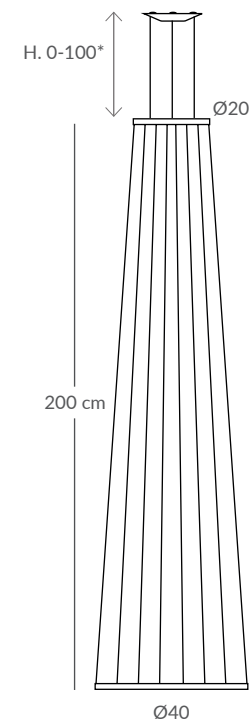

Estructura: negra

Structure: black

**Esfera: cristal opal mate

**Sphere: matt opal glass

Cuerda: Ver carta de colores

Cord: See cord color chart

INSTALACIÓN / INSTALLATION

- E27 LED 1x15W Ø6cm*  

- COB LED 10W AC.220V

CRI>90  

- 2700K 399lm

- 3000K 432lm

- 4000K 451lm

Otras medidas consultar con fábrica / Other sizes ask factory

* Suspensión regulable en altura / * Height-adjustable suspension

**Esfera incluida, bombilla NO incluida / **Sphere included, light bulb NOT included.

REF. 31200/100

REF. 31200/200

REF. 31400/100

REF. 31400/200

AROS COMPLEMENTARIOS / ADDITIONAL RINGS

REF.
ARO20

Ø20

MATERIAL