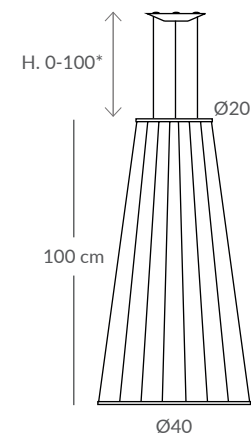

REF. 31400/100