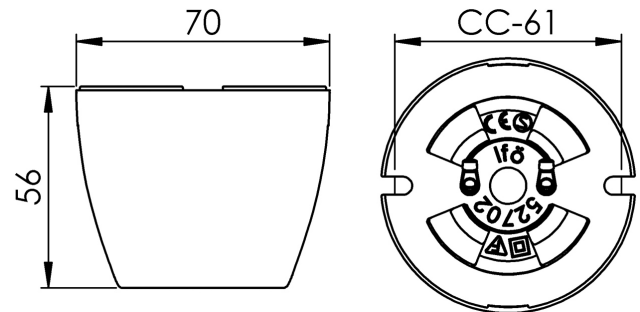

## Basic

Simple is often difficult, but it is often the simple that gives the best effect and that wins the heart. Despite its simplicity Ifö Basic is used in most the exclusive environments.

EAN / GTIN	7312905270208
E-number	7500001
Article no.	52702-000-10
Type designation	52702
Norwegian El-number	3002630
Finnish S-number	4212025

### Specification

Material	Porcelain
Base colour	White (NCS S 1502-G50Y)
Weight	0,25 kg
Diameter (mm)	70
Height (mm)	56
Lamp holder	E27
Light source	E27, max 100W (not included)
Effect	Max 100W
Rated voltage	230V
IP class	IP20
Insulation class	II
D class	No
IK class	IK03
Ta	-30 - +25
Installation	Ceiling/wall
CC measurement (mm)	58
Knock out opening	2
Cable inlet	Bottom inlet
Cable glands	Bottom inlet
Cable area, max	Max 2 x 2,5 mm <sup>2</sup>
Bridging	Yes
Surface mounted cable	Yes
Connection	Screw connector
Family	Basic
Design	Duoform