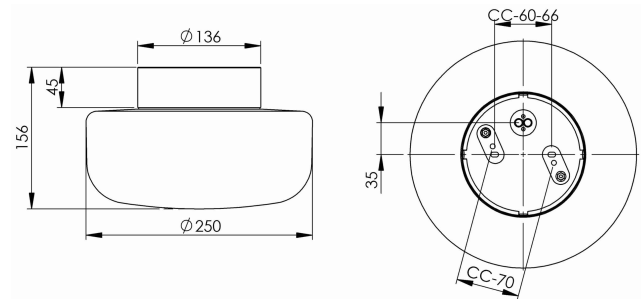

### Specification

Base colour	White (NCS S 1000-N)
Glass	Matt opalglas
Glass thread (mm)	123,5 mm
Glass gasket	Silicone
Diameter (mm)	250
Height (mm)	156
Lamp holder	E27
Light source	E27, max 40W (not incl.)
Lighting control	E27, max 40W (not incl.)
Rated voltage	230V
IP class	IP44
Insulation class	II
D class	No
IK class	IK02
Ta	-30 - +25
Installation	Ceiling/wall
CC measurement (mm)	60-66, 70
Knock out opening	4
Cable inlet	Bottom inlet
Cable glands	Bottom inlet
Bridging	Yes
Surface mounted cable	Yes
Connection	Screw connector
Family	Solenne
Design	Kauppi & Kauppi

### Spare parts

Shade Solenne 250, Article no.: 1-6164-30  
Gasket silicone for thread 123,5 mm, Article no.: 02789

*If the luminaire is modified the person responsible for the modification shall be considered manufacturer. Subject to errors in text. We reserve the right to change the technical specifications (without notice).*