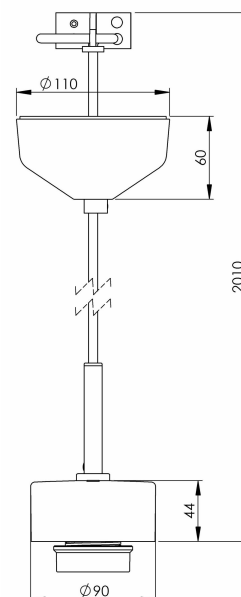

Smycka pendant white/black cable

Combine your Smycka pendant base with the shade of your desire. Comes with two meters of textile cord and a ceiling rose in porcelain.

EAN / GTIN	7312905180316
E-number	7501027
Article no.	51803-006-10
Type designation	51803

Specification

Material	Porcelain
Base colour	White (NCS S 1502-G50Y)
Glass gasket	Silicone
Weight	0,65 kg
Diameter (mm)	90
Height (mm)	44
Lamp holder	E27
Light source	E27, max 60W (not included)
Effect	Max 60W
Rated voltage	230V
IP class	IP20
Insulation class	II
D class	No
IK class	IK02
Ta	-30 - +25
Installation	Ceiling
Knock out opening	0
Cable area, max	Max 2 x 2,5 mm ²
Bridging	No
Surface mounted cable	No
Connection	Terminal block
Family	Pendants
Design	Håkan Svennesson SD