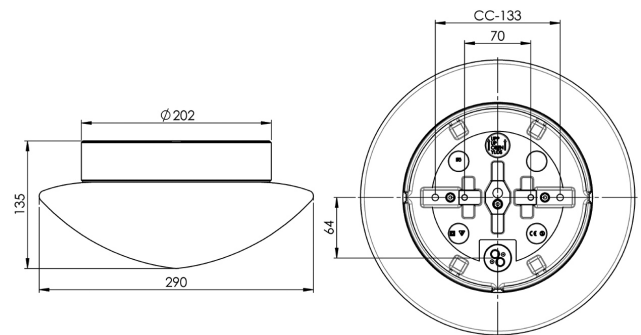

EAN / GTIN	7312908043908
E-number	7508453
Article no.	8043-8001-10
Type designation	8262/DALI

Specification

Material	Porcelain
Base colour	White (NCS S 1000-N)
Glass	Matt opal glass
Glass thread (mm)	185,5 mm
Glass gasket	Silicone
Weight	2,44 kg
Diameter (mm)	290
Height (mm)	135
Lamp holder	LED
Light source	LED module, 12W **
Effect	12W
Lumen, light source	1350lm
Colour temperature	3000K
MacAdam	3 SDCM
Life span	L80/B10: 47 000 h
Ra	Min 90
Lighting control	DALI Type 2
Rated voltage	230V
Dimmable	DALI PHM126 min 3%
IP class	IP44
Insulation class	II
Energy class	E
D class	No
IK class	IK02
Ta	-30 - +25
Installation	Ceiling/wall
CC measurement (mm)	133, 70
Knock out opening	3
Cable inlet	Bottom inlet
Cable glands	Bottom inlet
Cable area, max	Max 5 x 2,5 mm ²
Bridging	Yes
Surface mounted cable	Yes
Connection	Terminal block
Family	Contrast
Design	Duoform