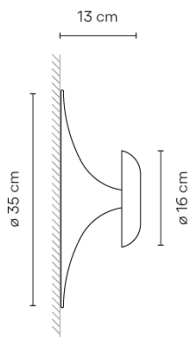

Funnel

VIBIA

2013

Design By undefined

Light for ceiling or wall fitting. Gives an indirect light which is ideal for creating a cosy atmosphere in any room. Non-dazzle.

Model Sheet

Finish	 51 Gold leaf Gold
	 47 Green L1 NCS S 4005-G80Y
	 10 White NCS S 0300-N
	 36 Soft Pink NCS S 1010-Y50R

LED temperature color 2700 K / 3000 K / 3500 K / 4000 K

Dimming DALI 1-10V Push / CASAMBI

Installation type Surface Canopy

Materials Shade: Aluminum
Reflector: Aluminum
Wall plate: Steel

Light source 6 x LED 4,48W 350mA

LED CRI>90 2941 lm 108.92
2700 K / 3000 K / 3500 K / 4000 K

Driver Constant Current 350 110~240 V V 50-60 Hz HZ

Remarks Possible installation in ceiling and wall

Application Ceiling Lamps

Packaging 1 Box
0.42 m x 0.42 m x 0.25 m
Gross weight 3
Net weight 2.7
Vol. 0.0441