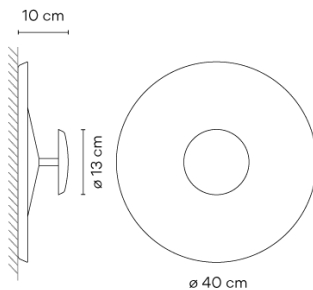

1155

Design By Ramos & Bassols

Top is a wall lamp that comes in a range of balanced colours that help to create very warm atmospheres. The Top collection offers indirect light that is confined within its diameter, forming a contrast with the outer part of the lamp.

Model Sheet

Finish	36 Soft Pink NCS S 1010-Y50R
	10 White NCS S 0300-N
	47 Green L1 NCS S 4005-G80Y
	40 Blue L1 NCS S 3010-B

LED temperature color	2700 K / 3500 K / 4000 K
Dimming	1-10V PUSH / CASAMBI / DALI
Installation type	Surface Canopy

Materials	Body: Aluminum Diffuser: Aluminum Ceiling rose: Steel
Light source	1 x LED PLATE 18,3W 500mA
LED	CRI>90 2050 lm 112 2700 K / 3500 K / 4000 K
Driver	Constant Current 500 220-240 V V 50-60 Hz HZ
	Dimmable LED
	IP20 50-60Hz

Application	Wall Lamps
Packaging	1 Box 0.558 m x 0.558 m x 0.255 m Gross weight 1.8 Net weight 1.5 Vol. 0.0793

Lighting effect

General Lighting

Lamp that emits an upward or backward beam that is reflected by the ceiling or wall.

Photometric Data

These photometric data refer to finish 47. If you need the photometrics of other finishes please go to Download.

Efficiency	21.06 lm/W
Coordinate System	CG
Total Flux	349.72 lm
Maximum Value	112.03 cd