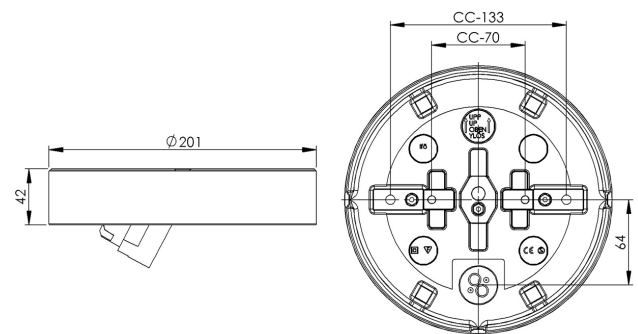

## Base thread 185,5 mm

EAN / GTIN	7312905575228
E-number	7510034
Article no.	55752-000-12
Type designation	7038A
Norwegian EI-number	3002641
Finnish S-number	4212019

### Specification

Material	Porcelain
Base colour	Grey (NCS S 6005-G50Y)
Glass thread (mm)	185,5 mm
Glass gasket	Silicone
Weight	1,12 kg
Diameter (mm)	201
Height (mm)	42
Lamp holder	E27
Light source	E27, max 75W (not included)
Effect	Max 75W
Rated voltage	230V
IP class	IP44
Insulation class	II
D class	No
IK class	IK02
Ta	-30 - +25
Installation	Ceiling/wall
CC measurement (mm)	133, 70
Knock out opening	3
Cable inlet	Bottom inlet
Cable glands	Bottom inlet
Cable area, max	Max 2 x 2,5 mm <sup>2</sup>
Bridging	Yes
Surface mounted cable	Yes
Connection	Screw connector
Family	Bases

### Spare parts

Gasket silicone for thread 185,5 mm, Article no.: 03431

*If the base is modified the person responsible for the modification shall be considered manufacturer. Subject to errors in text. We reserve the right to change the technical specifications (without notice).*