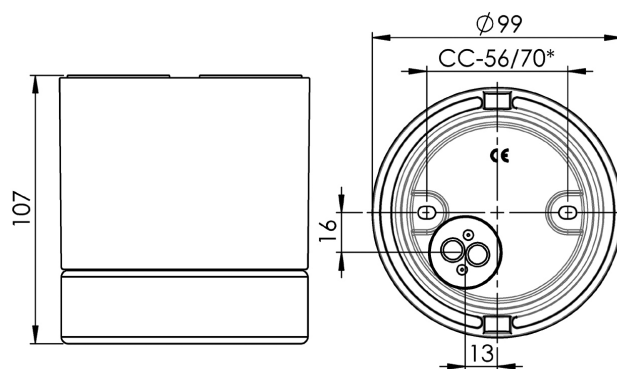

Light On

A versatile light fitting suitable for most settings. Designed by the Danish designer Knud Holscher in 1987.

EAN / GTIN	7312906053008
E-number	7511231
Article no.	6053-000-10
Type designation	6053
Norwegian El-number	3041801
Finnish S-number	4212001

Specification

Material	Porcelain
Base colour	White (NCS S 1502-G50Y)
Glass thread (mm)	74 mm
Glass gasket	Silicone
Weight	1,3 kg
Diameter (mm)	100
Height (mm)	107
Lamp holder	E27
Light source	E27, max 60W (not included)
Effect	Max 60W
Rated voltage	230V
IP class	IP20
Insulation class	II
D class	No
IK class	IK03
Ta	-30 - +25
Installation	Ceiling/wall
CC measurement (mm)	56, 70
Knock out opening	2
Cable inlet	Bottom inlet
Cable glands	Bottom inlet
Cable area, max	Max 2 x 2,5 mm ²
Bridging	Yes
Surface mounted cable	Yes
Connection	Mantle screw
Family	Light On
Design	Knud Holscher