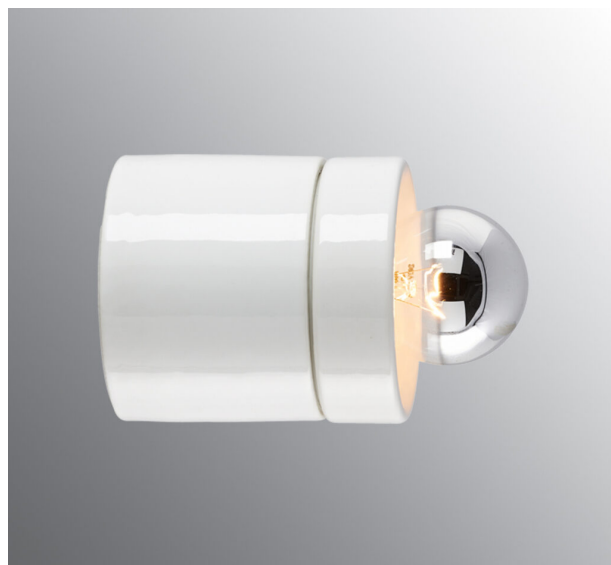

Light On

A versatile light fitting suitable for most settings. Designed by the Danish designer Knud Holscher in 1987.

EAN / GTIN	7312906053008
E-number	7511231
Article no.	6053-000-10
Type designation	6053
Norwegian El-number	3041801
Finnish S-number	4212001

Specification

Material	Porcelain
Base colour	White (NCS S 1502-G50Y)
Glass thread (mm)	74 mm
Glass gasket	Silicone
Weight	1,3 kg
Diameter (mm)	100
Height (mm)	107
Lamp holder	E27
Light source	E27, max 60W (not included)
Effect	Max 60W
Rated voltage	230V
IP class	IP20
Insulation class	II
D class	No
IK class	IK03
Ta	-30 - +25
Installation	Ceiling/wall
CC measurement (mm)	56, 70
Knock out opening	2
Cable inlet	Bottom inlet
Cable glands	Bottom inlet
Cable area, max	Max 2 x 2,5 mm ²
Bridging	Yes
Surface mounted cable	Yes
Connection	Mantle screw
Family	Light On
Design	Knud Holscher

Spare parts

Gasket silicone for mounting plate for Light On, Article no.: 03737-1

If the luminaire is modified the person responsible for the modification shall be considered manufacturer. Subject to errors in text. We reserve the right to change the technical specifications (without notice).