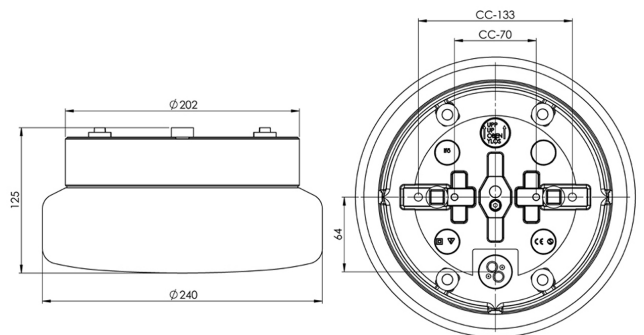

## Classic Sauna

Classic is an old favourite in the assortment, with a ceramic base and shiny matt shade. Suitable for both ceiling and wall in saunas.

EAN / GTIN	7312908048101
E-number	7530386
Article no.	8048-509-10
Type designation	7047
Norwegian El-number	3041054
Finnish S-number	4112836

### Specification

Material	Porcelain
Base colour	White (NCS S 1502-G50Y)
Glass	Shiny opal glass
Glass thread (mm)	185,5 mm
Glass gasket	Silicone
Weight	2,3 kg
Diameter (mm)	240
Height (mm)	125
Lamp holder	E27
Light source	Max 40W ceiling/60W wall (included)
Effect	Max 40W ceiling/60W wall
Rated voltage	230V
IP class	IP44
Insulation class	II
Energy class	G
D class	No
IK class	IK02
Ta	Max +125
Installation	Ceiling/wall
CC measurement (mm)	133, 70
Knock out opening	3
Cable inlet	Bottom inlet
Cable glands	Bottom inlet
Cable area, max	Max 2 x 2,5 mm <sup>2</sup>
Bridging	Yes
Surface mounted cable	Yes
Connection	Screw connector
Family	Sauna
Design	Duoform

### Spare parts

Shade Classic shiny opal, Article no.: 1-6115  
Gasket silicone for thread 185,5 mm, Article no.: 03431

*If the luminaire is modified the person responsible for the modification shall be considered manufacturer. Subject to errors in text. We reserve the right to change the technical specifications (without notice).*