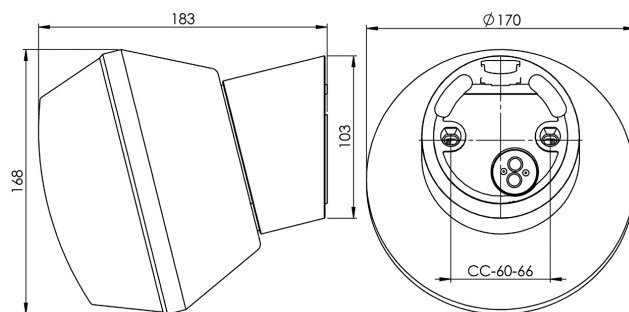

EAN / GTIN	7312904082802
E-number	7502282
Article no.	4082-800-10
Type designation	52726/LED

Specification

Material	Porcelain
Base colour	White (NCS S 1502-G50Y)
Glass	Shiny opal glass
Glass thread (mm)	84,5 mm
Glass gasket	Silicone
Weight	1,15 kg
Diameter (mm)	170
Length/Depth (mm)	165
Lamp holder	LED
Light source	LED module, 8W **
Effect	8W
Lumen, light source	800lm
Lumen, luminair	656
Colour temperature	3000K
MacAdam	3
Life span	L80/B10: 47 000 h
Ra	Min 90
Rated voltage	230V
Dimmable	RC mode
IP class	IP54
Insulation class	I
Energy class	F
D class	No
IK class	IK02
Ta	-30 - +25
Installation	Wall
CC measurement (mm)	60-66
Knock out opening	1 - demands glands
Cable inlet	Bottom inlet
Cable glands	Bottom inlet
Cable area, max	Max 3 x 2,5 mm ²
Bridging	Yes
Surface mounted cable	Yes
Connection	Terminal block
Family	Classic
Design	Ifö Electric