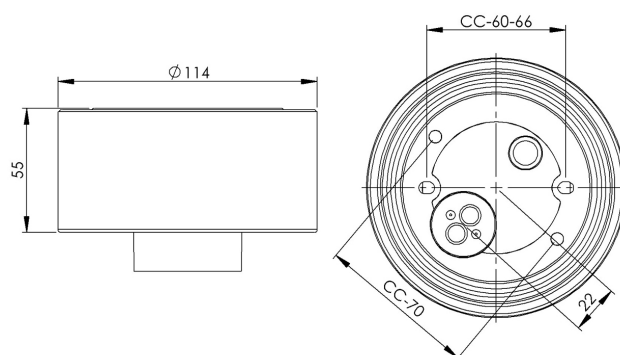

## Base thread 99 mm

Grey IP54 straight E27 60W with bottom inlet

EAN / GTIN	7312905276026
E-number	7500096
Article no.	52760-000-12
Type designation	52760
Norwegian El-number	3032265
Finnish S-number	4112863

### Specification

Material	Porcelain
Base colour	Grey (NCS S 6005-G50Y)
Glass thread (mm)	99 mm
Glass gasket	Silicone
Weight	0,64 kg
Diameter (mm)	115
Height (mm)	55
Lamp holder	E27
Light source	E27, max 60W (not included)
Effect	Max 60W
Rated voltage	230V
IP class	IP54
Insulation class	II
D class	No
IK class	IK02
Ta	-30 - +25
Installation	Ceiling/wall
CC measurement (mm)	60-66, 70
Knock out opening	0
Cable inlet	Bottom inlet
Cable glands	Bottom inlet
Cable area, max	Max 2 x 2,5 mm <sup>2</sup>
Bridging	Yes
Surface mounted cable	No
Connection	Mantle screw
Family	Bases

### Spare parts

Gasket silicone for thread 99 mm, Article no.: 03542

*If the base is modified the person responsible for the modification shall be considered manufacturer. Subject to errors in text. We reserve the right to change the technical specifications (without notice).*