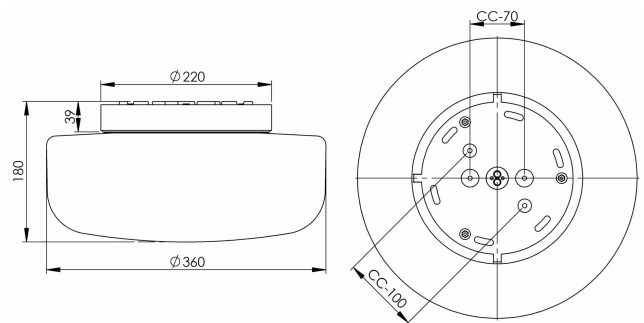

Solenne 360/176

Solenne is designed by Kauppi & Kauppi and includes a total of seven lighting fixtures, all with generous matt opal glass shades and black or white glazed porcelain bases. Four of the fixtures follow our traditional range for ceiling, wall, and facade with IP44 ratings suitable for both indoor and outdoor installations. The collection also includes three more novel types of lighting fixtures, taking our pressed porcelain to new indoor contexts. Solenne includes a grand pendant with a corresponding porcelain ceiling cup, a new table luminaire with a wooden base, and Ifö Electric's very first floor lamp.

EAN / GTIN	7312908443104
E-number	7509654
Article no.	8443-500-10
Type designation	51831/E27

Specification

Base colour	White (NCS S 1000-N)
Glass	Matt opalglas
Glass thread (mm)	184 mm
Glass gasket	Silicone
Diameter (mm)	360
Height (mm)	176
Lamp holder	E27
Light source	E27, max 2x25W (not incl.)
Lighting control	E27, max 2x25W (not incl.)
Rated voltage	230V
IP class	IP44
Insulation class	I
D class	No
IK class	IK02
Ta	-30 - +25
Installation	Ceiling/wall
CC measurement (mm)	70, 101
Knock out opening	3
Cable inlet	Bottom inlet
Cable glands	Bottom inlet
Bridging	Yes
Surface mounted cable	Yes
Connection	Terminal block
Family	Solenne
Design	Kauppi & Kauppi

Spare parts

Shade Solenne 360, Article no.: 1-6166-30
Gasket silicone for bayonett 184mm, Article no.: 1-03397

If the luminaire is modified the person responsible for the modification shall be considered manufacturer. Subject to errors in text. We reserve the right to change the technical specifications (without notice).