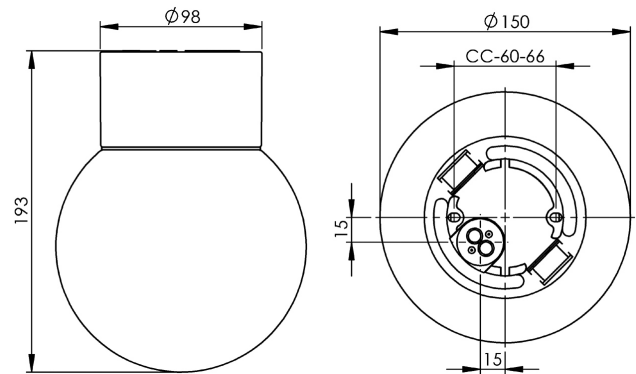

EAN / GTIN	7312906040107
E-number	7511422
Article no.	6040-500-10
Type designation	52721-2

Specification

Material	Porcelain
Base colour	White (NCS S 1502-G50Y)
Glass	Matt opal glass
Glass thread (mm)	84,5 mm
Glass gasket	Silicone
Weight	0,98 kg
Diameter (mm)	150
Height (mm)	193
Lamp holder	E27
Light source	E27, max 75W (not included)
Effect	Max 75W
Rated voltage	230V
IP class	IP54
Insulation class	II
D class	Yes
IK class	IK02
Ta	-30 - +25
Installation	Ceiling/wall
CC measurement (mm)	60-66
Knock out opening	2 - demands glands
Cable inlet	Bottom inlet
Cable glands	Bottom inlet
Cable area, max	Max 2 x 2,5 mm ²
Bridging	Yes
Surface mounted cable	Yes
Connection	Mantle screw
Family	Classic Globe
Design	Ifö Electric

Spare parts

Shade globe, Ø 150 mm matt opal, Article no.: 1-6108-1
Gasket silikon for thread 84,5 mm, Article no.: 02786-9

If the luminaire is modified the person responsible for the modification shall be considered manufacturer. Subject to errors in text. We reserve the right to change the technical specifications (without notice).