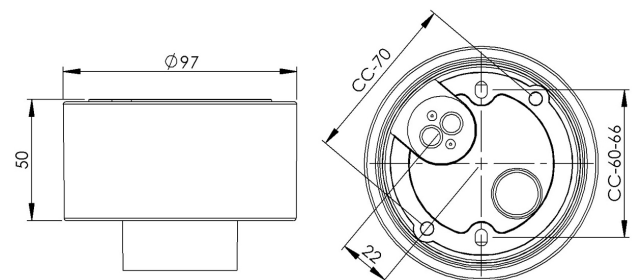

Base thread 84,5 mm

EAN / GTIN	7312905571701
E-number	7510029
Article no.	55717-000-10
Type designation	7241
Norwegian EI-number	3032268
Finnish S-number	4112853

Specification

Material	Porcelain
Base colour	White (NCS S 1502-G50Y)
Glass thread (mm)	84,5 mm
Glass gasket	Silicone
Weight	0,41 kg
Diameter (mm)	97
Height (mm)	50
Lamp holder	E27
Light source	E27, max 75W (not included)
Effect	Max 75W
Rated voltage	230V
IP class	IP44
Insulation class	II
D class	No
IK class	IK02
Ta	-30 - +25
Installation	Ceiling/wall
CC measurement (mm)	60-66, 70
Knock out opening	0
Cable inlet	Bottom inlet
Cable glands	Bottom inlet
Cable area, max	Max 2 x 2,5 mm ²
Bridging	Yes
Surface mounted cable	No
Connection	Mantle screw
Family	Bases

Spare parts

Gasket silikon for thread 84,5 mm, Article no.: 02786-9

If the base is modified the person responsible for the modification shall be considered manufacturer. Subject to errors in text. We reserve the right to change the technical specifications (without notice).