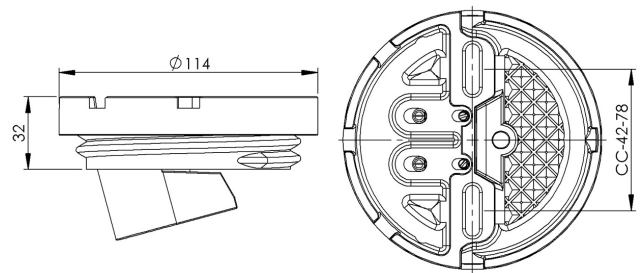

### Specification

Material	Porcelain
Base colour	White (NCS S 1502-G50Y)
Glass thread (mm)	Internal thread 99 mm
Glass gasket	Silicone
Weight	0,45 kg
Diameter (mm)	114
Height (mm)	32
Lamp holder	E27
Light source	E27, max 75W (not included)
Effect	Max 75W
Rated voltage	230V
IP class	IP20
Insulation class	II
D class	No
IK class	IK02
Ta	-30 - +25
Installation	Ceiling/wall
CC measurement (mm)	42-78
Knock out opening	6
Cable inlet	Bottom inlet
Cable glands	Bottom inlet
Cable area, max	Max 2 x 2,5 mm <sup>2</sup>
Bridging	Yes
Surface mounted cable	Yes
Connection	Screw connector
Family	Bases