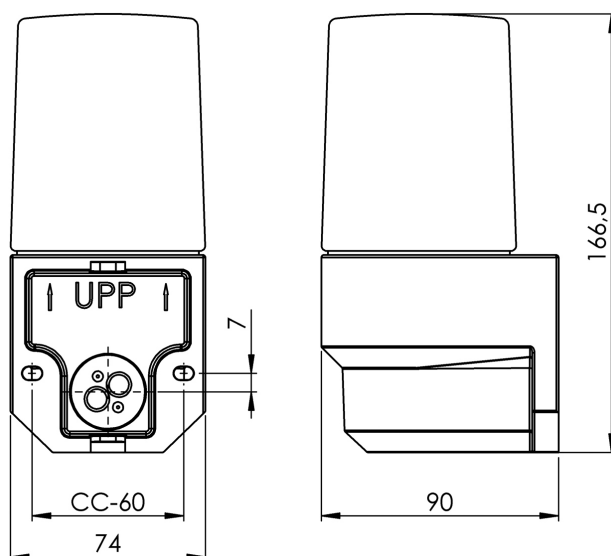

Classic Sauna

An old favourite in our assortment. Place it on the wall in the sauna.

EAN / GTIN	7312906081124
E-number	7530751
Article no.	6081-700-12
Type designation	6081
Norwegian El-number	3041028
Finnish S-number	4212233

Specification

Material	Porcelain
Base colour	Grey (NCS S 6005-G50Y)
Glass	Shiny opal glass
Glass thread (mm)	57 mm
Glass gasket	Silicone
Weight	0,75 kg
Diameter (mm)	74
Length/Depth (mm)	90
Width (mm)	74
Height (mm)	167
Lamp holder	E14
Light source	Max 40W (included)
Effect	Max 40W
Rated voltage	230V
IP class	IP55
Insulation class	II
Energy class	G
D class	No
IK class	IK02
Ta	Max +125
Installation	Wall
CC measurement (mm)	60
Knock out opening	2
Cable inlet	Bottom inlet
Cable glands	Bottom inlet
Cable area, max	Max 2 x 2,5 mm ²
Bridging	Yes
Surface mounted cable	Yes
Connection	Screw connector
Family	Sauna
Design	Ifö Electric

Spare parts

Shade Lampett shiny opal, Article no.: 1-6113
Gasket silicone for thread 57 mm for Bernadotte, Article no.: 03390

If the luminaire is modified the person responsible for the modification shall be considered manufacturer. Subject to errors in text. We reserve the right to change the technical specifications (without notice).