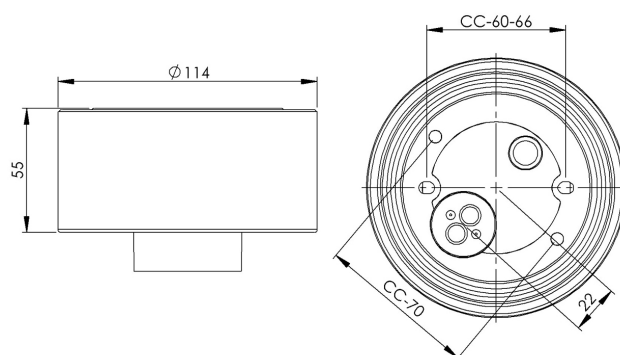

Base thread 99 mm

Brown IP54 straight E27 60W with bottom inlet

EAN / GTIN	7312905276040
E-number	7500097
Article no.	52760-000-14
Type designation	52760
Norwegian El-number	3132266
Finnish S-number	4112865

Specification

Material	Porcelain
Base colour	Brown (NCS S 8010-Y50R)
Glass thread (mm)	99 mm
Glass gasket	Silicone
Weight	0,64 kg
Diameter (mm)	115
Height (mm)	55
Lamp holder	E27
Light source	E27, max 60W (not included)
Effect	Max 60W
Rated voltage	230V
IP class	IP54
Insulation class	II
D class	No
IK class	IK02
Ta	-30 - +25
Installation	Ceiling/wall
CC measurement (mm)	60-66, 70
Knock out opening	0
Cable inlet	Bottom inlet
Cable glands	Bottom inlet
Cable area, max	Max 2 x 2,5 mm ²
Bridging	Yes
Surface mounted cable	No
Connection	Mantle screw
Family	Bases

Spare parts

Gasket silicone for thread 99 mm, Article no.: 03542

If the base is modified the person responsible for the modification shall be considered manufacturer. Subject to errors in text. We reserve the right to change the technical specifications (without notice).