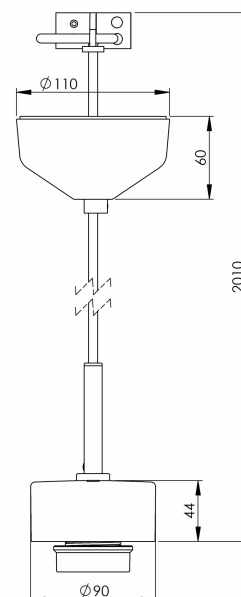

## Smycka pendant black/black cable

Combine your Smycka pendant base with the shade of your desire. Comes with two meters of textile cord and a ceiling rose in porcelain.

EAN / GTIN	7312905180347
E-number	7501030
Article no.	51803-006-16
Type designation	51803

### Specification

Material	Porcelain
Base colour	Black (NCS S 9000-N)
Glass gasket	Silicone
Weight	0,65 kg
Diameter (mm)	90
Height (mm)	44
Lamp holder	E27
Light source	E27, max 60W (not included)
Effect	Max 60W
Rated voltage	230V
IP class	IP20
Insulation class	II
D class	No
IK class	IK02
Ta	-30 - +25
Installation	Ceiling
Knock out opening	0
Cable area, max	Max 2 x 2,5 mm <sup>2</sup>
Bridging	No
Surface mounted cable	No
Connection	Terminal block
Family	Pendants
Design	Håkan Svennesson SD

### Luminaire specific information

Equipped with textile cable (2m) with ceiling rose in porcelain and a terminal on the end.