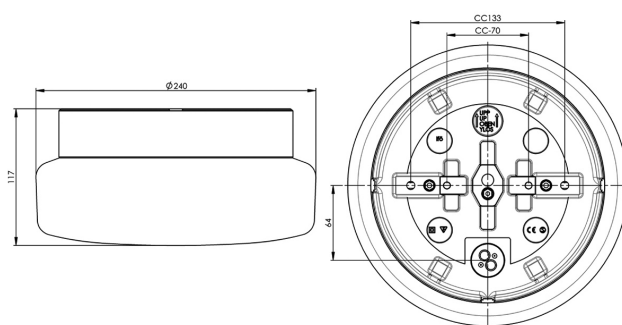

EAN / GTIN	7312904091910
E-number	7508451
Article no.	4091-8001-12
Type designation	8262/DALI

Specification

Material	Porcelain
Base colour	Grey (NCS S 6005-G50Y)
Glass	Shiny opal glass
Glass thread (mm)	185,5 mm
Glass gasket	Silicone
Weight	2,42 kg
Diameter (mm)	240
Height (mm)	117
Lamp holder	LED
Light source	LED module, 12W **
Effect	12W
Lumen, light source	1350lm
Colour temperature	3000K
MacAdam	3 SDCM
Life span	L80/B10: 47 000 h
Ra	Min 90
Lighting control	DALI Type 2
Rated voltage	230V
Dimmable	DALI PHM126 min 3%
IP class	IP44
Insulation class	II
Energy class	E
D class	No
IK class	IK02
Ta	-30 - +25
Installation	Ceiling/wall
CC measurement (mm)	133, 70
Knock out opening	3
Cable inlet	Bottom inlet
Cable glands	Bottom inlet
Cable area, max	Max 5 x 2,5 mm ²
Bridging	Yes
Surface mounted cable	Yes
Connection	Terminal block
Family	Classic
Design	Ifö Electric