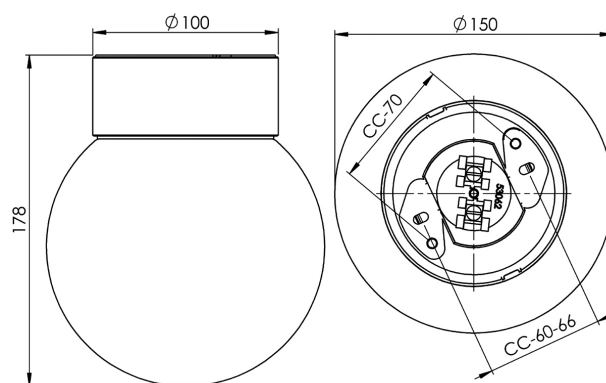

### Specification

Material	Porcelain
Base colour	White (NCS S 1502-G50Y)
Glass	Shiny opal glass
Glass thread (mm)	84,5 mm
Glass gasket	Silicone
Weight	0,98 kg
Diameter (mm)	150
Height (mm)	178
Lamp holder	E27
Light source	E27, max 75W (not included)
Effect	Max 75W
Rated voltage	230V
IP class	IP20
Insulation class	II
D class	No
IK class	IK02
Ta	-30 - +25
Installation	Ceiling/wall
CC measurement (mm)	60-66, 70
Knock out opening	2
Cable inlet	Bottom inlet
Cable glands	Bottom inlet
Cable area, max	Max 2 x 2,5 mm <sup>2</sup>
Bridging	Yes
Surface mounted cable	Yes
Connection	Screw connector
Family	Classic Globe
Design	Ifö Electric

### Spare parts

Shade globe Ø 150 mm shiny opal, Article no.: 1-6108  
Gasket silikon for thread 84,5 mm, Article no.: 02786-9

*If the luminaire is modified the person responsible for the modification shall be considered manufacturer. Subject to errors in text. We reserve the right to change the technical specifications (without notice).*