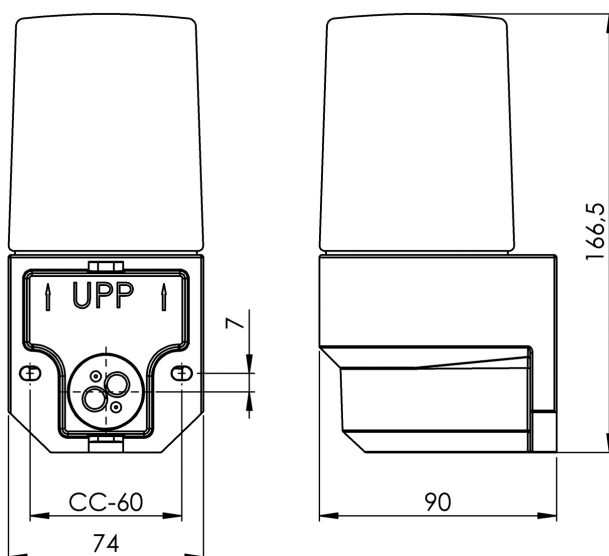

Classic Sauna

An old favourite in our assortment. Place it on the wall in the sauna.

EAN / GTIN	7312906081148
E-number	7530736
Article no.	6081-700-14
Type designation	6081
Norwegian EI-number	3041029
Finnish S-number	4112811

Specification

Material	Porcelain
Base colour	Brown (NCS S 8010-Y50R)
Glass	Shiny opal glass
Glass thread (mm)	57 mm
Glass gasket	Silicone
Weight	0,75 kg
Diameter (mm)	74
Length/Depth (mm)	90
Width (mm)	74
Height (mm)	167
Lamp holder	E14
Light source	Max 40W (included)
Effect	Max 40W
Rated voltage	230V
IP class	IP55
Insulation class	II
Energy class	G
D class	No
IK class	IK02
Ta	Max +125
Installation	Wall
CC measurement (mm)	60
Knock out opening	2
Cable inlet	Bottom inlet
Cable glands	Bottom inlet
Cable area, max	Max 2 x 2,5 mm ²
Bridging	Yes
Surface mounted cable	Yes
Connection	Screw connector
Family	Sauna
Design	Ifö Electric

Spare parts

Shade Lampett shiny opal, Article no.: 1-6113
Gasket silicone for thread 57 mm for Bernadotte, Article no.: 03390

If the luminaire is modified the person responsible for the modification shall be considered manufacturer. Subject to errors in text. We reserve the right to change the technical specifications (without notice).