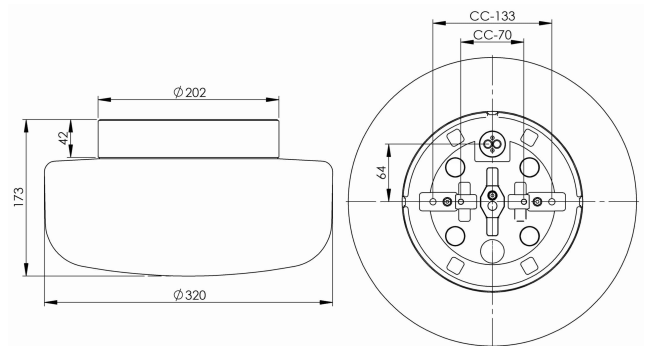

### Specification

Base colour	White (NCS S 1000-N)
Glass	Matt opalglas
Glass thread (mm)	185,5 mm
Glass gasket	Silicone
Diameter (mm)	320
Height (mm)	173
Lamp holder	E27
Light source	E27, max 75W (not incl.)
Lighting control	E27, max 75W (not incl.)
Rated voltage	230V
IP class	IP44
Insulation class	II
D class	No
IK class	IK02
Ta	-30 - +25
Installation	Ceiling/wall
CC measurement (mm)	133, 70
Knock out opening	3
Cable inlet	Bottom inlet
Cable glands	Bottom inlet
Bridging	Yes
Surface mounted cable	Yes
Connection	Screw connector
Family	Solenne
Design	Kauppi & Kauppi

### Spare parts

Shade Solenne 320, Article no.: 1-6165-30  
Gasket silicone for thread 185,5 mm, Article no.: 03431

*If the luminaire is modified the person responsible for the modification shall be considered manufacturer. Subject to errors in text. We reserve the right to change the technical specifications (without notice).*