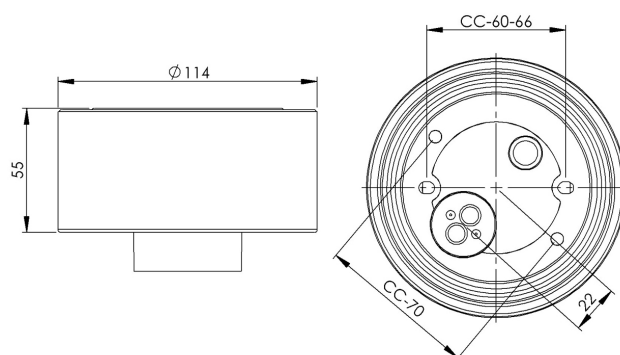

Base thread 99 mm

Black IP54 straight E27 60W with bottom inlet

EAN / GTIN	7312905276064
E-number	7500082
Article no.	52760-000-16
Type designation	52760
Norwegian EI-number	3232267
Finnish S-number	4112867

Specification

Material	Porcelain
Base colour	Black (NCS S 9000-N)
Glass thread (mm)	99 mm
Glass gasket	Silicone
Weight	0,64 kg
Diameter (mm)	115
Height (mm)	55
Lamp holder	E27
Light source	E27, max 60W (not included)
Effect	Max 60W
Rated voltage	230V
IP class	IP54
Insulation class	II
D class	No
IK class	IK02
Ta	-30 - +25
Installation	Ceiling/wall
CC measurement (mm)	60-66, 70
Knock out opening	0
Cable inlet	Bottom inlet
Cable glands	Bottom inlet
Cable area, max	Max 2 x 2,5 mm ²
Bridging	Yes
Surface mounted cable	No
Connection	Mantle screw
Family	Bases

Spare parts

Gasket silicone for thread 99 mm, Article no.: 03542

If the base is modified the person responsible for the modification shall be considered manufacturer. Subject to errors in text. We reserve the right to change the technical specifications (without notice).