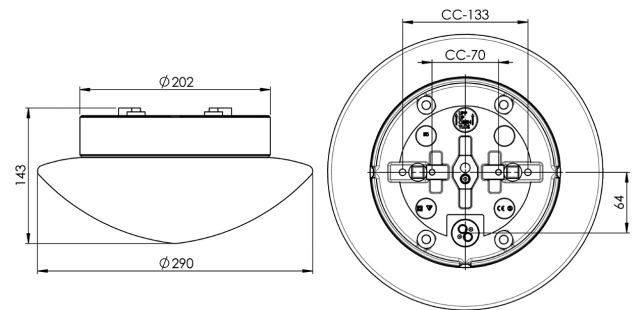

Contrast Solhem Sauna

A sauna light fitting from the Contrast series with a ceramic base and matt white shade. Suitable for both ceiling and wall.

EAN / GTIN	7312908047142
E-number	7530385
Article no.	8047-509-14
Type designation	7047
Norwegian El-number	3041050
Finnish S-number	4112832

Specification

Material	Porcelain
Base colour	Brown (NCS S 8010-Y50R)
Glass	Matt opal glass
Glass thread (mm)	185,5 mm
Glass gasket	Silicone
Weight	2,3 kg
Diameter (mm)	290
Height (mm)	143
Lamp holder	E27
Light source	Max 40W ceiling/60W wall (included)
Effect	Max 40W ceiling/60W wall
Rated voltage	230V
IP class	IP44
Insulation class	II
Energy class	G
D class	No
IK class	IK02
Ta	Max +125
Installation	Ceiling/wall
CC measurement (mm)	133, 70
Knock out opening	3
Cable inlet	Bottom inlet
Cable glands	Bottom inlet
Cable area, max	Max 2 x 2,5 mm ²
Bridging	Yes
Surface mounted cable	Yes
Connection	Screw connector
Family	Sauna
Design	Duoform

Spare parts

Shade Solhem matt opal, Article no.: 1-6133
Gasket silicone for thread 185,5 mm, Article no.: 03431

If the luminaire is modified the person responsible for the modification shall be considered manufacturer. Subject to errors in text. We reserve the right to change the technical specifications (without notice).