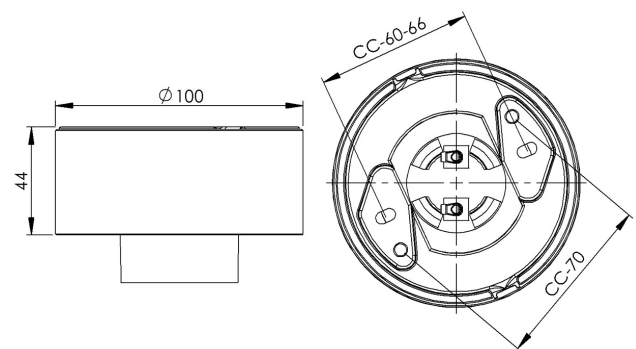

## Base thread 84,5 mm

EAN / GTIN	7312900527406
E-number	7500015
Article no.	52740-000-10
Type designation	52740
Norwegian EI-number	3031900
Finnish S-number	4211973

### Specification

Material	Porcelain
Base colour	White (NCS S 1502-G50Y)
Glass thread (mm)	84,5 mm
Glass gasket	Silicone
Weight	0,47 kg
Diameter (mm)	100
Height (mm)	44
Lamp holder	E27
Light source	E27, max 75W (not included)
Effect	Max 75W
Rated voltage	230V
IP class	IP20
Insulation class	II
D class	No
IK class	IK02
Ta	-30 - +25
Installation	Ceiling/wall
CC measurement (mm)	60-66, 70
Knock out opening	2
Cable inlet	Bottom inlet
Cable glands	Bottom inlet
Cable area, max	Max 2 x 2,5 mm <sup>2</sup>
Bridging	Yes
Surface mounted cable	Yes
Connection	Screw connector
Family	Bases

### Spare parts

Gasket silikon for thread 84,5 mm, Article no.: 02786-9

*If the base is modified the person responsible for the modification shall be considered manufacturer. Subject to errors in text. We reserve the right to change the technical specifications (without notice).*