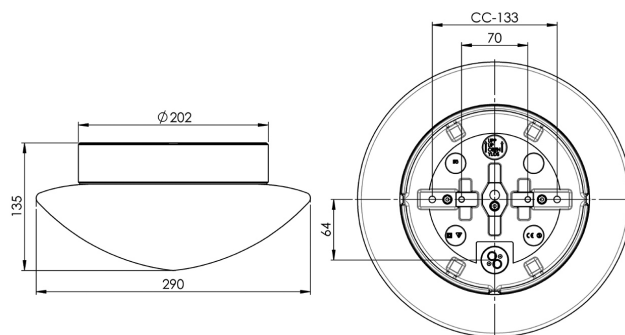

EAN / GTIN	7312908043915
E-number	7508454
Article no.	8043-8001-12
Type designation	8262/DALI

Specification

Material	Porcelain
Base colour	Grey (NCS S 6005-G50Y)
Glass	Matt opal glass
Glass thread (mm)	185,5 mm
Glass gasket	Silicone
Weight	2,44 kg
Diameter (mm)	290
Height (mm)	135
Lamp holder	LED
Light source	LED module, 12W **
Effect	12W
Lumen, light source	1350lm
Colour temperature	3000K
MacAdam	3 SDCM
Life span	L80/B10: 47 000 h
Ra	Min 90
Lighting control	DALI Type 2
Rated voltage	230V
Dimmable	DALI PHM126 min 3%
IP class	IP44
Insulation class	II
Energy class	E
D class	No
IK class	IK02
Ta	-30 - +25
Installation	Ceiling/wall
CC measurement (mm)	133, 70
Knock out opening	3
Cable inlet	Bottom inlet
Cable glands	Bottom inlet
Cable area, max	Max 5 x 2,5 mm ²
Bridging	Yes
Surface mounted cable	Yes
Connection	Terminal block
Family	Contrast
Design	Duoform