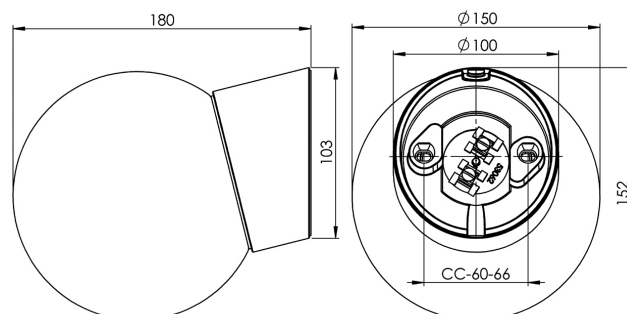

EAN / GTIN	7312906013804
E-number	7502731
Article no.	6013-840-10
Type designation	52741/LED

Specification

Material	Porcelain
Base colour	White (NCS S 1502-G50Y)
Glass	Shiny opal glass
Glass thread (mm)	84,5 mm
Glass gasket	Silicone
Weight	0,98 kg
Diameter (mm)	150
Height (mm)	180
Lamp holder	LED
Light source	LED module, 8W **
Effect	8W
Lumen, light source	800lm
Lumen, luminaires	687
Colour temperature	3000K
MacAdam	3
Life span	L80/B10: 47 000 h
Ra	Min 90
Rated voltage	230V
Dimmable	RC mode
IP class	IP20
Insulation class	I
Energy class	F
D class	No
IK class	IK02
Ta	-30 - +25
Installation	Wall
CC measurement (mm)	60-66
Knock out opening	2
Cable inlet	Bottom inlet
Cable glands	Bottom inlet
Cable area, max	Max 3 x 2,5 mm ²
Bridging	Yes
Surface mounted cable	Yes
Connection	Terminal block
Family	Classic Globe
Design	Ifö Electric

Spare parts

Shade globe Ø 150 mm shiny opal, Article no.: 1-6108
Gasket silikon for thread 84,5 mm, Article no.: 02786-9
LED module 8W - 3000K, Article no.: 1-54057-930

**** The device must under no circumstances be connected to the same phase as a magnetic ballast or other older fluorescent luminaires as these luminaires can generate overvoltage transients outside of EU regulatory standards when switched off or on. The luminaire can permanently damage or completely cease to function when connected.**