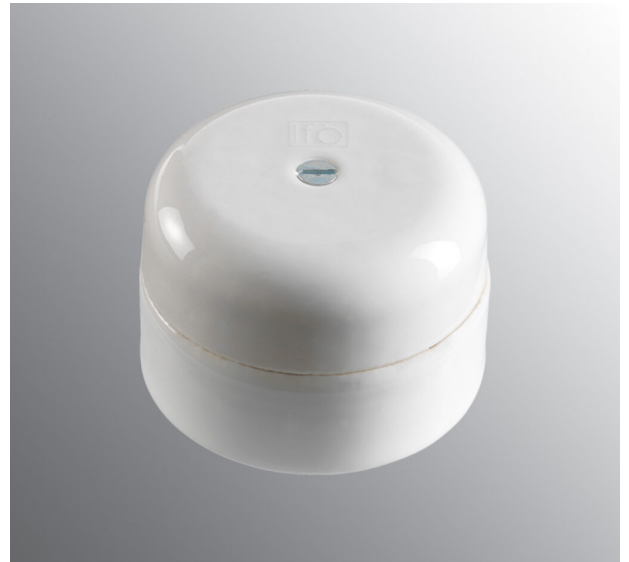

## Connection box circular 50mm

EAN / GTIN	7312901790502
E-number	1439250
Article no.	179050
Type designation	179050
Norwegian El-number	1208800
Finnish S-number	1151750

### Specification

Material	Porcelain
Base colour	White (NCS S 1502-G50Y)
Weight	0,14 kg
Diameter (mm)	50
Height (mm)	36
IK class	IK03
Knock out opening	4
Cable area, max	Connection: 4x3x2,5 mm <sup>2</sup>
Bridging	Yes
Surface mounted cable	Yes
Connection	Mantle screw
Family	Connection boxes & Insulators

### Luminaire specific information

Four knock out openings on opposite sides. Connection: 4 x 3 x 2,5 mm<sup>2</sup>