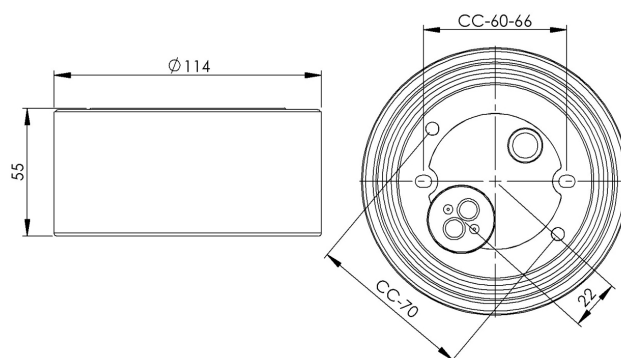

Base thread 99 mm

Base thread 99 mm in white glaze. IP44. Straight. Bottom inlet. To be completed with with a LED module, max 8W.

EAN / GTIN	7312905276866
E-number	7502809
Article no.	52760-800-16
Type designation	7300/LED

Specification

Material	Porcelain
Base colour	Black (NCS S 9000-N)
Glass thread (mm)	99 mm
Glass gasket	Silicone
Weight	0,64 kg
Diameter (mm)	114
Height (mm)	55
Lamp holder	Without lamp holder
Light source	
LED module, max 8W (not included)	
Effect	Max 8W
Rated voltage	230V
IP class	IP44
Insulation class	I
D class	No
IK class	IK02
Ta	-30 - +25
Installation	Ceiling/wall
CC measurement (mm)	60-66, 70
Knock out opening	0
Cable inlet	Bottom inlet
Cable glands	Bottom inlet
Bridging	Yes
Surface mounted cable	No
Family	Bases

Spare parts

Gasket silicone for thread 99 mm, Article no.: 03542

If the base is modified the person responsible for the modification shall be considered manufacturer. Subject to errors in text. We reserve the right to change the technical specifications (without notice).