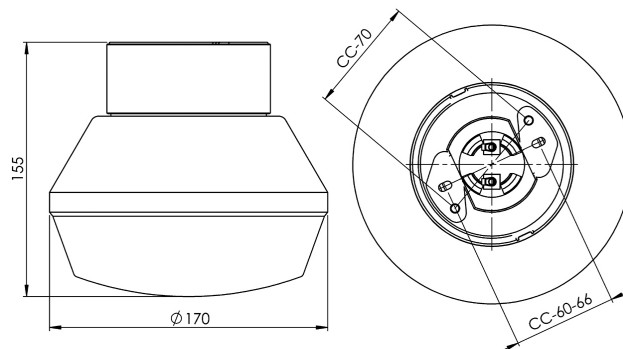

Classic

A old favourite in our assortment. Classic has a ceramic base and a shiny opal shade. It can be placed in the ceiling or on the wall, both indoors and outdoors.

EAN / GTIN	7312906090102
E-number	7510313
Article no.	6090-500-10
Type designation	52740
Norwegian El-number	3032141
Finnish S-number	4211993

Specification

Material	Porcelain
Base colour	White (NCS S 1502-G50Y)
Glass	Shiny opal glass
Glass thread (mm)	84,5 mm
Glass gasket	Silicone
Weight	1 kg
Diameter (mm)	170
Height (mm)	155
Lamp holder	E27
Light source	E27, max 75W (not included)
Effect	Max 75W
Rated voltage	230V
IP class	IP20
Insulation class	II
D class	No
IK class	IK02
Ta	-30 - +25
Installation	Ceiling/wall
CC measurement (mm)	60-66, 70
Knock out opening	2
Cable inlet	Bottom inlet
Cable glands	Bottom inlet
Cable area, max	Max 2 x 2,5 mm ²
Bridging	Yes
Surface mounted cable	Yes
Connection	Screw connector
Family	Classic
Design	Ifö Electric

Spare parts

Ifö globe shiny opal, Article no.: 1-6112

Gasket silikon for thread 84,5 mm, Article no.: 02786-9

If the luminaire is modified the person responsible for the modification shall be considered manufacturer. Subject to errors in text. We reserve the right to change the technical specifications (without notice).