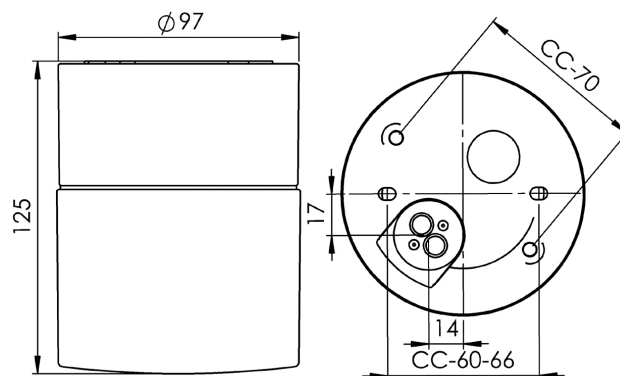

Opus 100/125

Opus 100/125 is an elegant, cylindrical shaped light fitting. Its timeless design is suitable for wall or ceiling installation, both indoors and outdoors.

EAN / GTIN	7312908221122
E-number	7530305
Article no.	8221-200-12
Type designation	7221
Norwegian El-number	3041003
Finnish S-number	4212206

Specification

Material	Porcelain
Base colour	Grey (NCS S 6005-G50Y)
Glass	Matt opal glass
Glass thread (mm)	84,5 mm
Glass gasket	Silicone
Weight	0,77 kg
Diameter (mm)	97
Height (mm)	125
Lamp holder	G9
Light source	Max 40W (not included)
Effect	Max 40W
Rated voltage	230V
IP class	IP44
Insulation class	II
D class	No
IK class	IK02
Ta	-30 - +25
Installation	Ceiling/wall
CC measurement (mm)	60-66, 70
Knock out opening	0
Cable inlet	Bottom inlet
Cable glands	Bottom inlet
Cable area, max	Max 2 x 2,5 mm ²
Bridging	Yes
Surface mounted cable	No
Connection	Mantle screw
Family	Opus
Design	Duoform

Spare parts

Shade Opus 100/125 matt opal, Article no.: 1-6181-30
Gasket silikon for thread 84,5 mm, Article no.: 02786-9

If the luminaire is modified the person responsible for the modification shall be considered manufacturer. Subject to errors in text. We reserve the right to change the technical specifications (without notice).