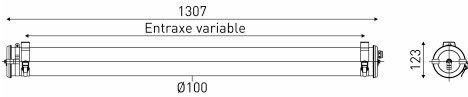

Description

- Brueghel Direct/Indirect low glare ceiling light fitting
- Color: COAL (RAL 7021)
- Internal anodized finishing aluminum gear unit cover : BRASS
- Housing: borosilicate-glass diffuser for inside/outside use
- End caps, fixing straps, Stainless Steel 316L painted COAL (RAL 7021)
- External metal parts in 316L stainless steel and screws in A4 stainless steel

Light specifications and controlling

- High-efficiency removable LED modules (IRC>90, 3 SDCM)
- Light Flux : 4200 lm total with 1400 lm in indirect
- Colour temperature: 2700 K
- Specific satin-finish primary diffuser optic
- UGR ≤ 19 (Ceiling or suspended light fitting)
- Longitudinal glare control: 30°
- Transversal glare control: 30°
- No light pollution for outdoor lighting: ULR = 0% - Max. orientation for ULR < 4%: 45° in horizontal position - FC3 = 100%
- Driver with constant current output, dimmable by Bluetooth Casambi

Installation and maintenance

- Diameter: 100 mm
- Total length: 1307 mm
- Cable entry with nickel-coated brass cable gland for cable Ø 5 - 14 mm
- Provided with 3m cable made of tin-plated copper braided under transparent sleeve, stripped free end, 5 conductors with cross section of 1,5 mm²
- 2 Stainless Steel fixing straps (with variable centre distance)
- Provided with 2 suspension kits including: A ceiling-mounting system, 3m of Ø1.2mm steel wire and self-locking adjustable fixing system for bolt fitted fixing strap
- Provided with stainless steel cable plate 316L, for indoor use (IP 40), for earthing
- Maintenance by releasing the 2 closing screws, removing the end cap and extracting the gear tray
- Easily removable LED modules and driver