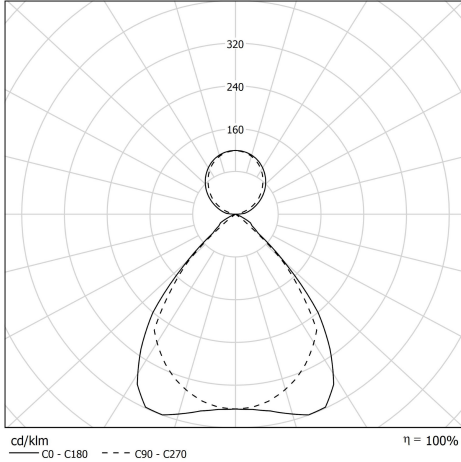

Description

- Brueghel Direct/Indirect low glare ceiling light fitting
- Color: COAL (RAL 7021)
- Internal anodized finishing aluminum gear unit cover : BRASS
- Housing: borosilicate-glass diffuser for inside/outside use
- End caps, fixing straps, Stainless Steel 316L painted COAL (RAL 7021)
- External metal parts in 316L stainless steel and screws in A4 stainless steel

Light specifications and controlling

- High-efficiency removable LED modules (IRC>90, 3 SDCM)
- Light Flux : 4200 lm total with 1400 lm in indirect
- Colour temperature: 2700 K
- Specific satin-finish primary diffuser optic
- UGR ≤ 19 (Ceiling or suspended light fitting)
- Longitudinal glare control: 30°
- Transversal glare control: 30°
- No light pollution for outdoor lighting: ULR = 0% - Max. orientation for ULR < 4%: 45° in horizontal position - FC3 = 100%
- Driver with constant current output, dimmable by Bluetooth Casambi

Installation and maintenance

- Diameter: 100 mm
- Total length: 1307 mm
- Cable entry with nickel-coated brass cable gland for cable Ø 5 - 14 mm
- Provided with 3m cable made of tin-plated copper braided under transparent sleeve, stripped free end, 5 conductors with cross section of 1,5 mm²
- 2 Stainless Steel fixing straps (with variable centre distance)
- Provided with 2 suspension kits including: A ceiling-mounting system, 3m of Ø1.2mm steel wire and self-locking adjustable fixing system for bolt fitted fixing strap
- Provided with stainless steel cable plate 316L, for indoor use (IP 40), for earthing
- Maintenance by releasing the 2 closing screws, removing the end cap and extracting the gear tray
- Easily removable LED modules and driver