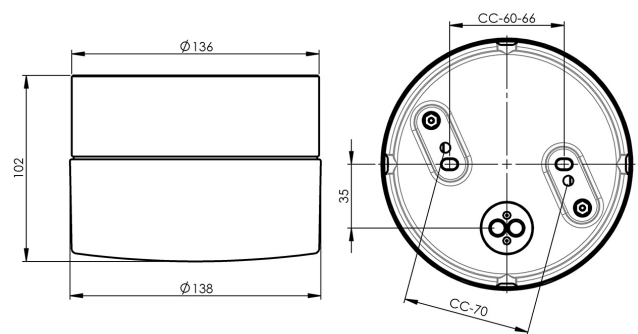

Opus 140/100

Open 120 is an elegant cylindrical shaped light fitting. Its timeless design is suitable for wall or ceiling installation, both indoors and outdoors. Opus 120 is available with a matt opal or clear glass shade.

EAN / GTIN	7312908251365
E-number	7507008
Article no.	8251-400-16
Type designation	51765/GX53

Specification

Material	Porcelain
Base colour	Black (NCS S 9000-N)
Glass	Matt opal glass
Glass thread (mm)	123,5 mm
Glass gasket	Silicone
Weight	1,051 kg
Diameter (mm)	138
Height (mm)	100
Lamp holder	GX53
Light source	GX53, Max 7W (not included)
Effect	Max 7W
Rated voltage	230V
IP class	IP44
Insulation class	I
D class	No
IK class	IK02
Ta	-30 - +25
Installation	Ceiling/wall
CC measurement (mm)	60-66, 70
Knock out opening	4
Cable inlet	Bottom inlet
Cable glands	Bottom inlet
Cable area, max	Max 3 x 2,5 mm ²
Bridging	Yes
Surface mounted cable	Yes
Connection	Terminal block
Family	Opus
Design	Duoform

Spare parts

Shade Opus 140/100 matt opal, Article no.: 1-6187-30
Gasket silicone for thread 123,5 mm, Article no.: 02789

If the luminaire is modified the person responsible for the modification shall be considered manufacturer. Subject to errors in text. We reserve the right to change the technical specifications (without notice).