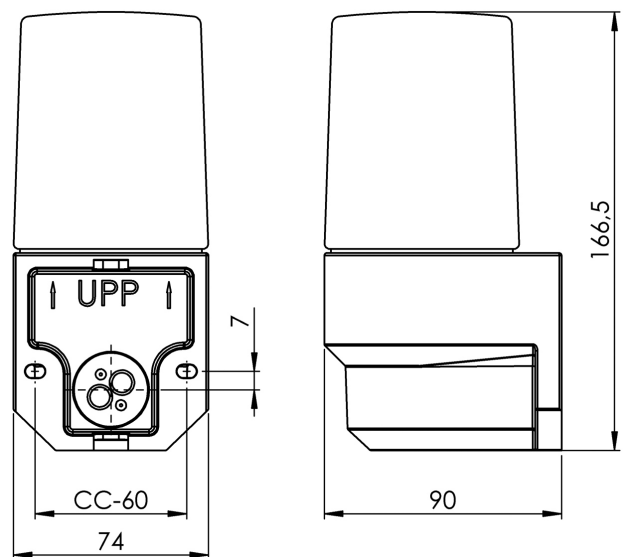

### Specification

Material	Porcelain
Base colour	White (NCS S 1502-G50Y)
Glass	Shiny opal glass
Glass thread (mm)	57 mm
Glass gasket	Silicone
Weight	0,75 kg
Diameter (mm)	74
Length/Depth (mm)	90
Width (mm)	74
Height (mm)	167
Lamp holder	E14
Light source	Max 40W (included)
Effect	Max 40W
Rated voltage	230V
IP class	IP55
Insulation class	II
Energy class	G
D class	No
IK class	IK02
Ta	Max +125
Installation	Wall
CC measurement (mm)	60
Knock out opening	2
Cable inlet	Bottom inlet
Cable glands	Bottom inlet
Cable area, max	Max 2 x 2,5 mm <sup>2</sup>
Bridging	Yes
Surface mounted cable	Yes
Connection	Screw connector
Family	Sauna
Design	Ifö Electric

### Spare parts

Shade Lampett shiny opal, Article no.: 1-6113  
Gasket silicone for thread 57 mm for Bernadotte, Article no.: 03390

*If the luminaire is modified the person responsible for the modification shall be considered manufacturer. Subject to errors in text. We reserve the right to change the technical specifications (without notice).*