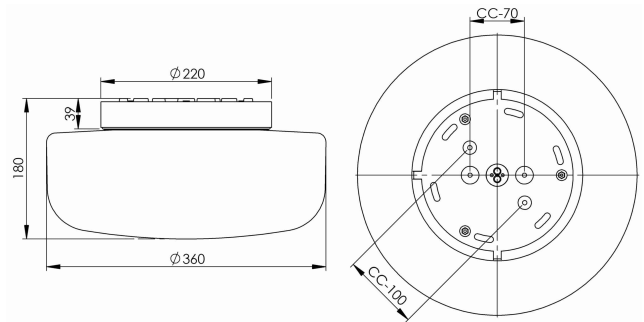

Solenne 360/176

Solenne is designed by Kauppi & Kauppi and includes a total of seven lighting fixtures, all with generous matt opal glass shades and black or white glazed porcelain bases. Four of the fixtures follow our traditional range for ceiling, wall, and facade with IP44 ratings suitable for both indoor and outdoor installations. The collection also includes three more novel types of lighting fixtures, taking our pressed porcelain to new indoor contexts. Solenne includes a grand pendant with a corresponding porcelain ceiling cup, a new table luminaire with a wooden base, and Ifö Electric's very first floor lamp.

EAN / GTIN	7312908443166
E-number	7509655
Article no.	8443-500-16
Type designation	51831/E27

Specification

Base colour	Black (NCS S 9000-N)
Glass	Matt opalglas
Glass thread (mm)	184 mm
Glass gasket	Silicone
Diameter (mm)	360
Height (mm)	176
Lamp holder	E27
Light source	E27, max 2x25W (not incl.)
Lighting control	E27, max 2x25W (not incl.)
Rated voltage	230V
IP class	IP44
Insulation class	I
D class	No
IK class	IK02
Ta	-30 - +25
Installation	Ceiling/wall
CC measurement (mm)	70, 101
Knock out opening	3
Cable inlet	Bottom inlet
Cable glands	Bottom inlet
Bridging	Yes
Surface mounted cable	Yes
Connection	Terminal block
Family	Solenne
Design	Kauppi & Kauppi

Spare parts

Shade Solenne 360, Article no.: 1-6166-30
Gasket silicone for bayonett 184mm, Article no.: 1-03397

If the luminaire is modified the person responsible for the modification shall be considered manufacturer. Subject to errors in text. We reserve the right to change the technical specifications (without notice).