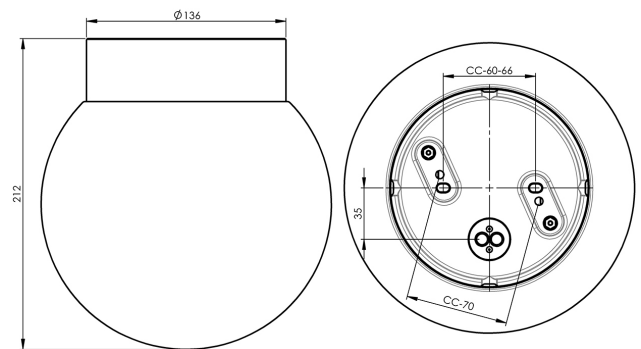

EAN / GTIN	7312906046109
E-number	7507185
Article no.	6046-510-10
Type designation	51765/E27

Specification

Material	Porcelain
Base colour	White (NCS S 1502-G50Y)
Glass	Clear glass
Glass thread (mm)	123,5 mm
Glass gasket	Silicone
Weight	1,8 kg
Diameter (mm)	200
Height (mm)	216
Lamp holder	E27
Light source	E27, max 40W (not included)
Effect	Max 40W
Rated voltage	230V
IP class	IP44
Insulation class	II
D class	No
IK class	IK02
Ta	-30 - +25
Installation	Ceiling/wall
CC measurement (mm)	60-66, 70
Knock out opening	4
Cable inlet	Bottom inlet
Cable glands	Bottom inlet
Cable area, max	Max 2 x 2,5 mm ²
Bridging	Yes
Surface mounted cable	Yes
Connection	Screw connector
Family	Classic Globe
Design	Ifö Electric

Spare parts

Shade globe Ø 200 mm clear glass, Article no.: 1-6141-2
Gasket silicone for thread 123,5 mm, Article no.: 02789

If the luminaire is modified the person responsible for the modification shall be considered manufacturer. Subject to errors in text. We reserve the right to change the technical specifications (without notice).