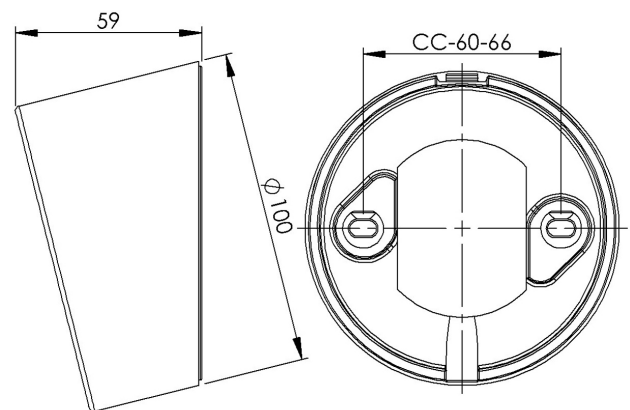

Base thread 84,5 mm

Base thread 84,5 mm in white glaze. IP20. Slanting. To be completed with with a LED module, max 8W.

EAN / GTIN	7312902741862
E-number	7502792
Article no.	52741-800-16
Type designation	52741/LED

Specification

Material	Porcelain
Base colour	Black (NCS S 9000-N)
Glass thread (mm)	84,5 mm
Glass gasket	Silicone
Weight	0,49 kg
Diameter (mm)	100
Width (mm)	59
Lamp holder	Without lamp holder
Light source	
LED module, max 8W (not included)	
Effect	Max 8W
Rated voltage	230V
IP class	IP20
Insulation class	I
D class	No
IK class	IK02
Ta	-30 - +25
Installation	Wall
CC measurement (mm)	60-66
Knock out opening	2
Cable inlet	Bottom inlet
Cable glands	Bottom inlet
Bridging	Yes
Surface mounted cable	Yes
Family	Bases

Spare parts

Gasket silikon for thread 84,5 mm, Article no.: 02786-9

If the base is modified the person responsible for the modification shall be considered manufacturer. Subject to errors in text. We reserve the right to change the technical specifications (without notice).