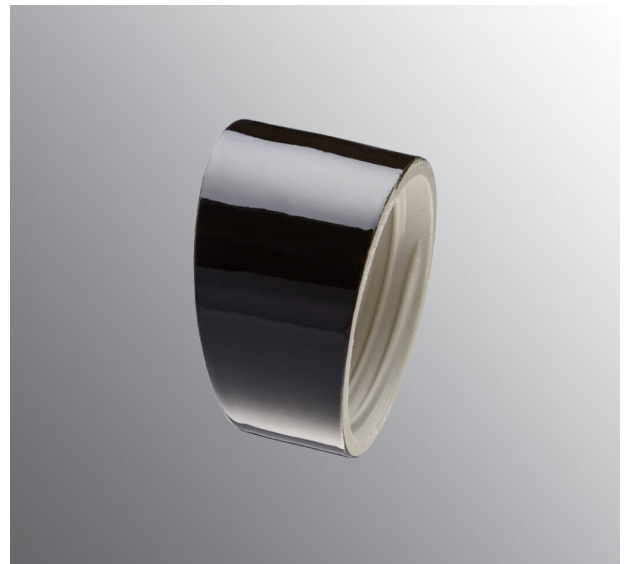

Base thread 84,5 mm

Base thread 84,5 mm in white glaze. IP20. Slanting. To be completed with with a LED module, max 8W.

EAN / GTIN	7312902741862
E-number	7502792
Article no.	52741-800-16
Type designation	52741/LED

Specification

Material	Porcelain
Base colour	Black (NCS S 9000-N)
Glass thread (mm)	84,5 mm
Glass gasket	Silicone
Weight	0,49 kg
Diameter (mm)	100
Width (mm)	59
Lamp holder	Without lamp holder
Light source	
LED module, max 8W (not included)	
Effect	Max 8W
Rated voltage	230V
IP class	IP20
Insulation class	I
D class	No
IK class	IK02
Ta	-30 - +25
Installation	Wall
CC measurement (mm)	60-66
Knock out opening	2
Cable inlet	Bottom inlet
Cable glands	Bottom inlet
Bridging	Yes
Surface mounted cable	Yes
Family	Bases

Spare parts

Gasket silikon for thread 84,5 mm, Article no.: 02786-9

If the base is modified the person responsible for the modification shall be considered manufacturer. Subject to errors in text. We reserve the right to change the technical specifications (without notice).