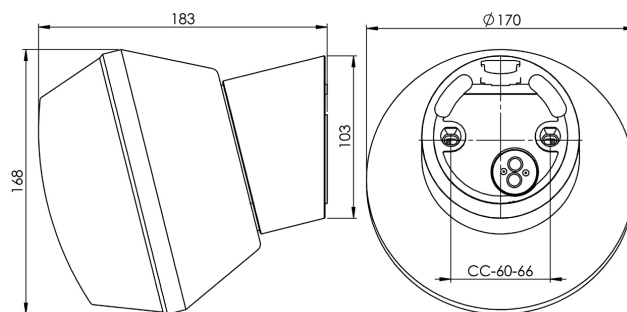

### Specification

Material	Porcelain
Base colour	White (NCS S 1502-G50Y)
Glass	Shiny opal glass
Glass thread (mm)	84,5 mm
Glass gasket	Silicone
Weight	1,15 kg
Diameter (mm)	170
Length/Depth (mm)	165
Lamp holder	E27
Light source	E27, max 75W (not included)
Effect	Max 75W
Rated voltage	230V
IP class	IP54
Insulation class	II
D class	No
IK class	IK02
Ta	-30 - +25
Installation	Wall
CC measurement (mm)	60-66
Knock out opening	1 - demands glands
Cable inlet	Bottom inlet
Cable glands	Bottom inlet
Cable area, max	Max 2 x 2,5 mm <sup>2</sup>
Bridging	Yes
Surface mounted cable	Yes
Connection	Mantle screw
Family	Classic
Design	Ifö Electric

### Luminaire specific information

Angeled 14 degrees.