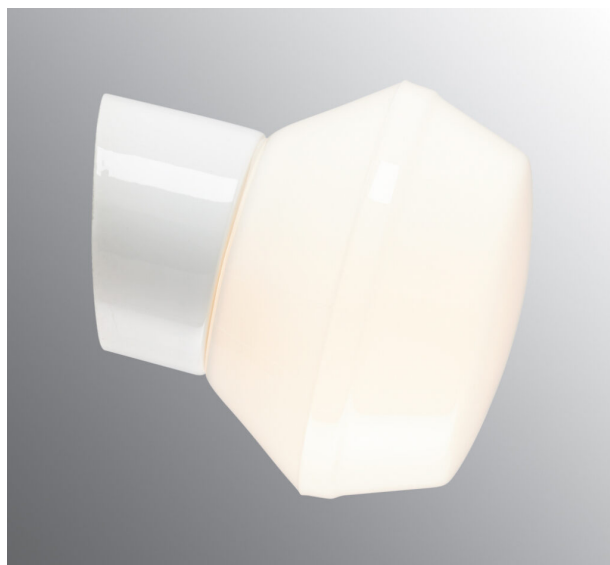

## Classic Ifökupa

The Classic series is an old favourite of our assortment. Ideal in most areas where functionality and timeless design are the key words. Classic is available in different combinations with a matt opal, shiny opal or a clear glass shade.

### Specification

Material	Porcelain
Base colour	White (NCS S 1502-G50Y)
Glass	Shiny opal glass
Glass thread (mm)	84,5 mm
Glass gasket	Silicone
Weight	1,15 kg
Diameter (mm)	170
Length/Depth (mm)	165
Lamp holder	E27
Light source	E27, max 75W (not included)
Effect	Max 75W
Rated voltage	230V
IP class	IP54
Insulation class	II
D class	No
IK class	IK02
Ta	-30 - +25
Installation	Wall
CC measurement (mm)	60-66
Knock out opening	1 - demands glands
Cable inlet	Bottom inlet
Cable glands	Bottom inlet
Cable area, max	Max 2 x 2,5 mm <sup>2</sup>
Bridging	Yes
Surface mounted cable	Yes
Connection	Mantle screw
Family	Classic
Design	Ifö Electric

### Luminaire specific information

Angeled 14 degrees.

### Spare parts

Ifö globe shiny opal, Article no.: 1-6112

Gasket silikon for thread 84,5 mm, Article no.: 02786-9

*If the luminaire is modified the person responsible for the modification shall be considered manufacturer. Subject to errors in text. We reserve the right to change the technical specifications (without notice).*