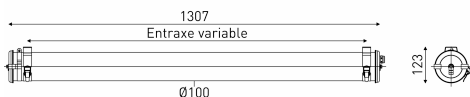

Description

- Brueghel Direct/Indirect low glare ceiling light fitting
- Internal anodized finishing aluminum gear unit cover : SILVER
- Housing: borosilicate-glass diffuser for inside/outside use
- End caps, fixing straps, ...: Stainless Steel 316L
- External metal parts in 316L stainless steel and screws in A4 stainless steel

Light specifications and controlling

- High-efficiency removable LED modules (IRC>90, 3 SDCM)
- Light Flux : 4200 lm total with 1400 lm in indirect
- Colour temperature: 2700 K
- Specific satin-finish primary diffuser optic
- UGR \leq 19 (Ceiling or suspended light fitting)
- Longitudinal glare control: 30°
- Transversal glare control: 30°
- No light pollution for outdoor lighting: ULR = 0% - Max. orientation for ULR < 4%: 45° in horizontal position - FC3 = 100%
- Driver with constant current output, dimmable by Bluetooth Casambi

Installation and maintenance

- Diameter: 100 mm
- Total length: 1307 mm
- Cable entry with nickel-coated brass cable gland for cable \varnothing 5 - 14 mm
- Provided with 3m cable made of tin-plated copper braided under transparent sleeve, stripped free end, 5 conductors with cross section of 1,5 mm²
- 2 Stainless Steel fixing straps (with variable centre distance)
- Provided with 2 suspension kits including: A ceiling-mounting system, 3m of \varnothing 1.2mm steel wire and self-locking adjustable fixing system for bolt fitted fixing strap
- Provided with stainless steel cable plate 316L, for indoor use (IP 40), for earthing
- Maintenance by releasing the 2 closing screws, removing the end cap and extracting the gear tray
- Easily removable LED modules and driver