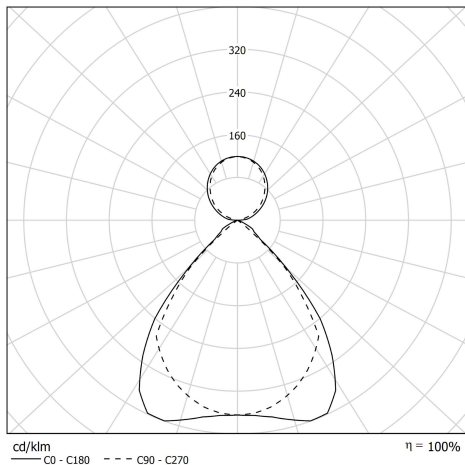

Description

- Brueghel Direct/Indirect low glare ceiling light fitting
- Internal anodized finishing aluminum gear unit cover : SILVER
- Housing: borosilicate-glass diffuser for inside/outside use
- End caps, fixing straps, ...: Stainless Steel 316L
- External metal parts in 316L stainless steel and screws in A4 stainless steel

Light specifications and controlling

- High-efficiency removable LED modules (IRC>90, 3 SDCM)
- Light Flux : 4200 lm total with 1400 lm in indirect
- Colour temperature: 2700 K
- Specific satin-finish primary diffuser optic
- UGR \leq 19 (Ceiling or suspended light fitting)
- Longitudinal glare control: 30°
- Transversal glare control: 30°
- No light pollution for outdoor lighting: ULR = 0% - Max. orientation for ULR < 4%: 45° in horizontal position - FC3 = 100%
- Driver with constant current output, dimmable by Bluetooth Casambi

Installation and maintenance

- Diameter: 100 mm
- Total length: 1307 mm
- Cable entry with nickel-coated brass cable gland for cable \varnothing 5 - 14 mm
- Provided with 3m cable made of tin-plated copper braided under transparent sleeve, stripped free end, 5 conductors with cross section of 1,5 mm²
- 2 Stainless Steel fixing straps (with variable centre distance)
- Provided with 2 suspension kits including: A ceiling-mounting system, 3m of \varnothing 1.2mm steel wire and self-locking adjustable fixing system for bolt fitted fixing strap
- Provided with stainless steel cable plate 316L, for indoor use (IP 40), for earthing
- Maintenance by releasing the 2 closing screws, removing the end cap and extracting the gear tray
- Easily removable LED modules and driver