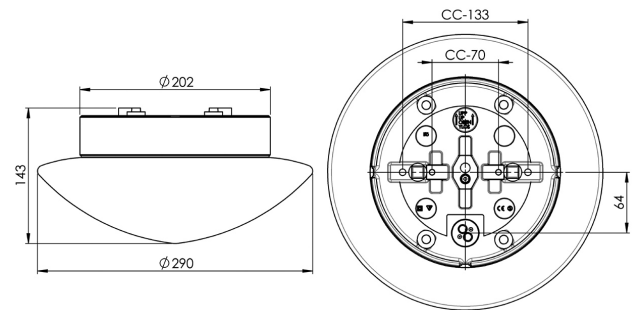

Contrast Solhem Sauna

A sauna light fitting from the Contrast series with a ceramic base and matt white shade. Suitable for both ceiling and wall.

EAN / GTIN	7312908047128
E-number	7530384
Article no.	8047-509-12
Type designation	7047
Norwegian El-number	3041049
Finnish S-number	4112831

Specification

Material	Porcelain
Base colour	Grey (NCS S 6005-G50Y)
Glass	Matt opal glass
Glass thread (mm)	185,5 mm
Glass gasket	Silicone
Weight	2,3 kg
Diameter (mm)	290
Height (mm)	143
Lamp holder	E27
Light source	Max 40W ceiling/60W wall (included)
Effect	Max 40W ceiling/60W wall
Rated voltage	230V
IP class	IP44
Insulation class	II
Energy class	G
D class	No
IK class	IK02
Ta	Max +125
Installation	Ceiling/wall
CC measurement (mm)	133, 70
Knock out opening	3
Cable inlet	Bottom inlet
Cable glands	Bottom inlet
Cable area, max	Max 2 x 2,5 mm ²
Bridging	Yes
Surface mounted cable	Yes
Connection	Screw connector
Family	Sauna
Design	Duoform

Spare parts

Shade Solhem matt opal, Article no.: 1-6133
Gasket silicone for thread 185,5 mm, Article no.: 03431

If the luminaire is modified the person responsible for the modification shall be considered manufacturer. Subject to errors in text. We reserve the right to change the technical specifications (without notice).