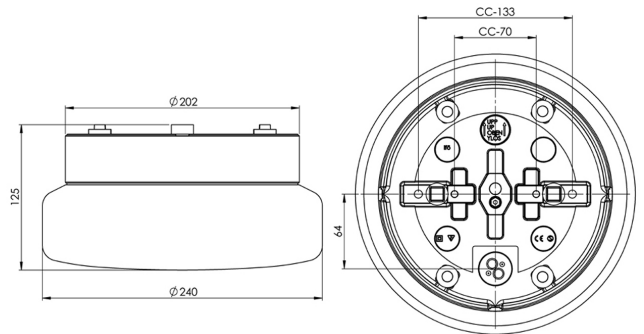

## Classic Sauna

Classic is an old favourite in the assortment, with a ceramic base and shiny matt shade. Suitable for both ceiling and wall in saunas.

EAN / GTIN	7312908048125
E-number	7530387
Article no.	8048-509-12
Type designation	7047
Norwegian El-number	3041055
Finnish S-number	4112837

### Specification

Material	Porcelain
Base colour	Grey (NCS S 6005-G50Y)
Glass	Shiny opal glass
Glass thread (mm)	185,5 mm
Glass gasket	Silicone
Weight	2,3 kg
Diameter (mm)	240
Height (mm)	125
Lamp holder	E27
Light source	Max 40W ceiling/60W wall (included)
Effect	Max 40W ceiling/60W wall
Rated voltage	230V
IP class	IP44
Insulation class	II
Energy class	G
D class	No
IK class	IK02
Ta	Max +125
Installation	Ceiling/wall
CC measurement (mm)	133, 70
Knock out opening	3
Cable inlet	Bottom inlet
Cable glands	Bottom inlet
Cable area, max	Max 2 x 2,5 mm <sup>2</sup>
Bridging	Yes
Surface mounted cable	Yes
Connection	Screw connector
Family	Sauna
Design	Duoform

### Spare parts

Shade Classic shiny opal, Article no.: 1-6115  
Gasket silicone for thread 185,5 mm, Article no.: 03431

*If the luminaire is modified the person responsible for the modification shall be considered manufacturer. Subject to errors in text. We reserve the right to change the technical specifications (without notice).*