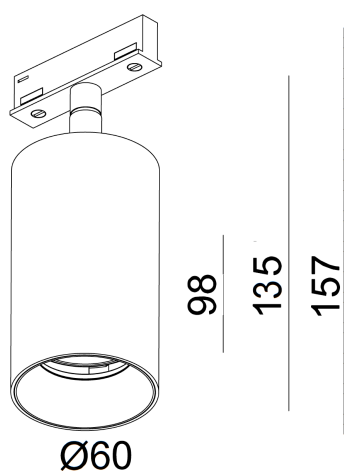

## Designline Tube Pro Spot Datasheet

### Design- line Tube Pro Spot

230V. MAX 7.5W LED. GU10. IP20. Aluminium. Extra front ring included. 2 year warranty.

230V. MAX 7.5W LED. GU10. IP20. Aluminium. Ekstra frontring medfølger. 2 års garanti.

2-312-01-1  
White/ hvid  
EAN 5706872027088

2-312-01-2  
Black/ sort  
EAN 5706872026906

2-312-01-4  
Brass/ messing  
EAN 5706872026890

2-312-01-9  
Titanium/ titanium  
EAN 5706872028986