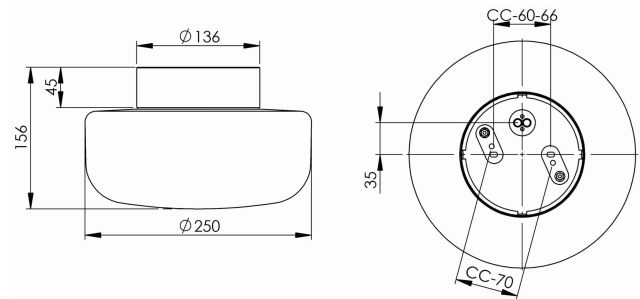

EAN / GTIN	7312908441568
E-number	7509643
Article no.	8441-500-16
Type designation	51765/E27S

Specification

Base colour	Black (NCS S 9000-N)
Glass	Matt opalglas
Glass thread (mm)	123,5 mm
Glass gasket	Silicone
Diameter (mm)	250
Height (mm)	156
Lamp holder	E27
Light source	E27, max 40W (not incl.)
Lighting control	E27, max 40W (not incl.)
Rated voltage	230V
IP class	IP44
Insulation class	II
D class	No
IK class	IK02
Ta	-30 - +25
Installation	Ceiling/wall
CC measurement (mm)	60-66, 70
Knock out opening	4
Cable inlet	Bottom inlet
Cable glands	Bottom inlet
Bridging	Yes
Surface mounted cable	Yes
Connection	Screw connector
Family	Solenne
Design	Kauppi & Kauppi

Spare parts

Shade Solenne 250, Article no.: 1-6164-30
Gasket silicone for thread 123,5 mm, Article no.: 02789

If the luminaire is modified the person responsible for the modification shall be considered manufacturer. Subject to errors in text. We reserve the right to change the technical specifications (without notice).