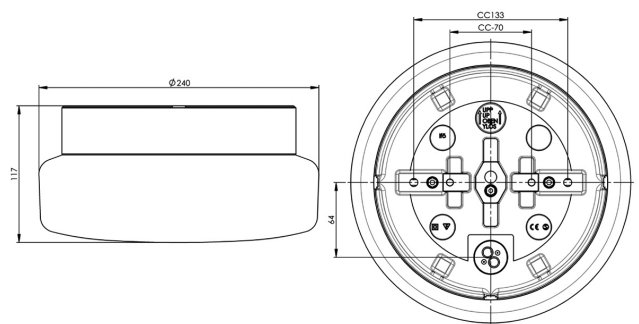

EAN / GTIN	7312904091927
E-number	7508452
Article no.	4091-8001-16
Type designation	8262/DALI

Specification

Material	Porcelain
Base colour	Black (NCS S 9000-N)
Glass	Shiny opal glass
Glass thread (mm)	185,5 mm
Glass gasket	Silicone
Weight	2,42 kg
Diameter (mm)	240
Height (mm)	117
Lamp holder	LED
Light source	LED module, 12W **
Effect	12W
Lumen, light source	1350lm
Colour temperature	3000K
MacAdam	3 SDCM
Life span	L80/B10: 47 000 h
Ra	Min 90
Lighting control	DALI Type 2
Rated voltage	230V
Dimmable	DALI PHM126 min 3%
IP class	IP44
Insulation class	II
Energy class	E
D class	No
IK class	IK02
Ta	-30 - +25
Installation	Ceiling/wall
CC measurement (mm)	133, 70
Knock out opening	3
Cable inlet	Bottom inlet
Cable glands	Bottom inlet
Cable area, max	Max 5 x 2,5 mm ²
Bridging	Yes
Surface mounted cable	Yes
Connection	Terminal block
Family	Classic
Design	Ifö Electric

Spare parts

Shade Classic shiny opal, Article no.: 1-6115
 Gasket silicone for thread 185,5 mm, Article no.: 03431
 LED module 12W DALI 3000K, Article no.: 1-54064-1930

** The device must under no circumstances be connected to the same phase as a magnetic ballast or other older fluorescent luminaires as these luminaires can generate overvoltage transients outside of EU regulatory standards when switched off or on. The luminaire can permanently damage or completely cease to function when connected.